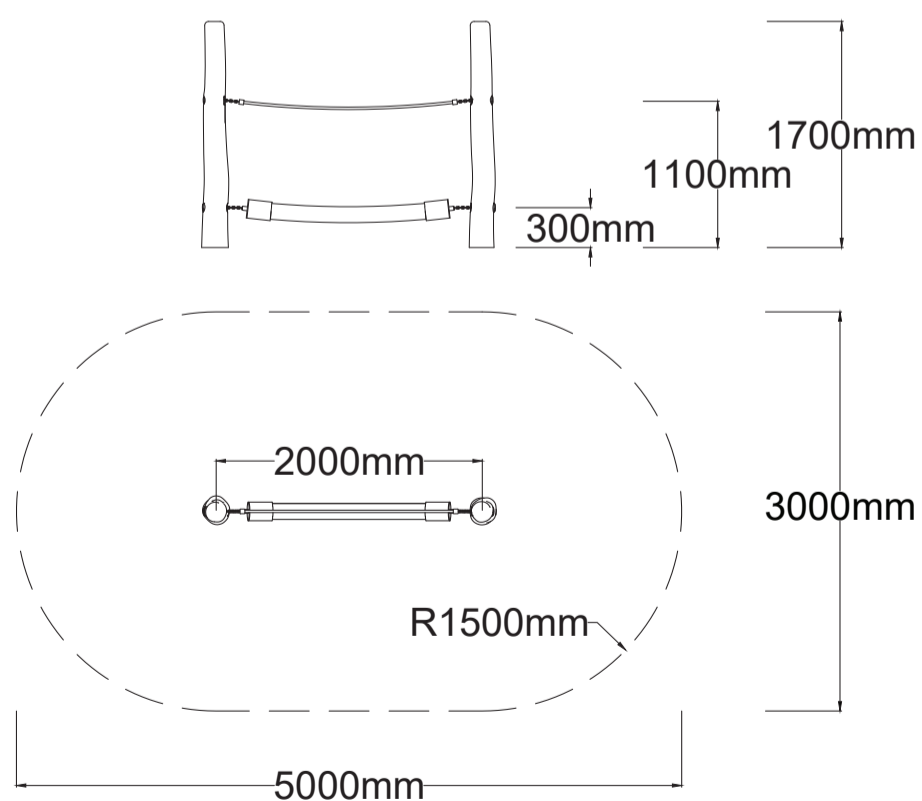

### Specifications

Max Height	1.7m
Fallzone Area	13m <sup>2</sup>
Max Fall Height	1.1m
Equipment Size	0.20m(w) x 2.00m(l) x 1.7m(h)

### Materials | Equipment

- Natural timber post
  - 16mm steel reinforced rope
  - 120mm square jungle rope
- Natural Timbers is processed through sustainable forestry practices, with timber sourced from Forestry NSW under the Sustainable Managed Forest Policy.