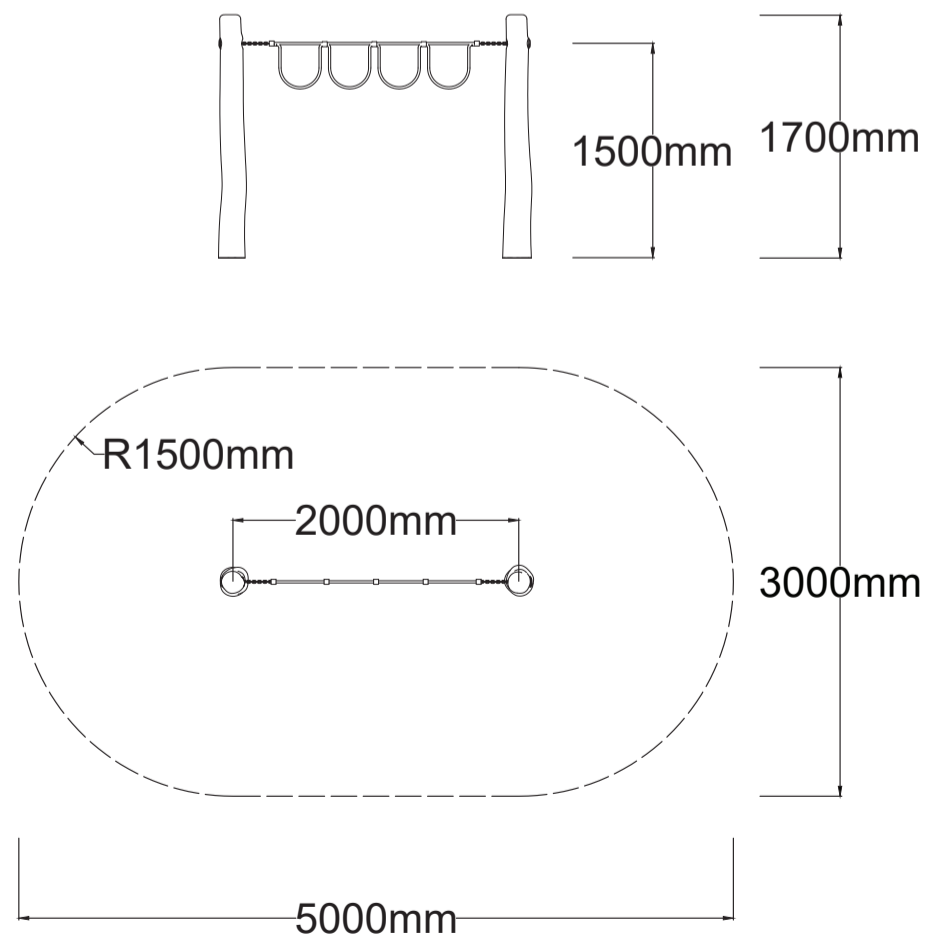

All products are designed and owned by Kaebel Leisure. Drawings are concept only. Not to scale.