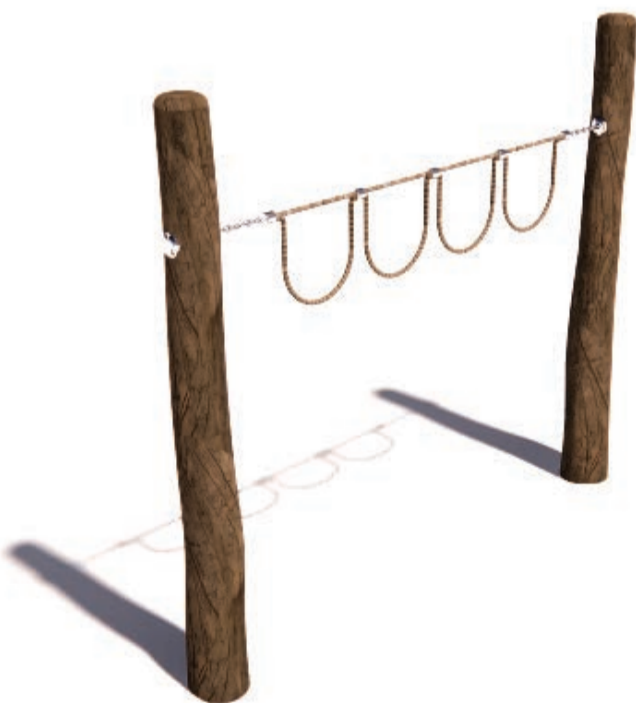

Check our [Rope and Powdercoat colours](#) in our materials section or consult colours with [Kaebel Leisure](#).

### Specifications

Max Height	1.7m
Fallzone Area	13m <sup>2</sup>
Max Fall Height	1.5m
Equipment Size	0.20m(w) x 2.0m(l) x 1.7m(h)

### Materials | Equipment

Natural timber post
16mm steel reinforced rope
Natural Timbers is processed through sustainable forestry practices, with timber sourced from Forestry NSW under the Sustainable Managed Forest Policy.