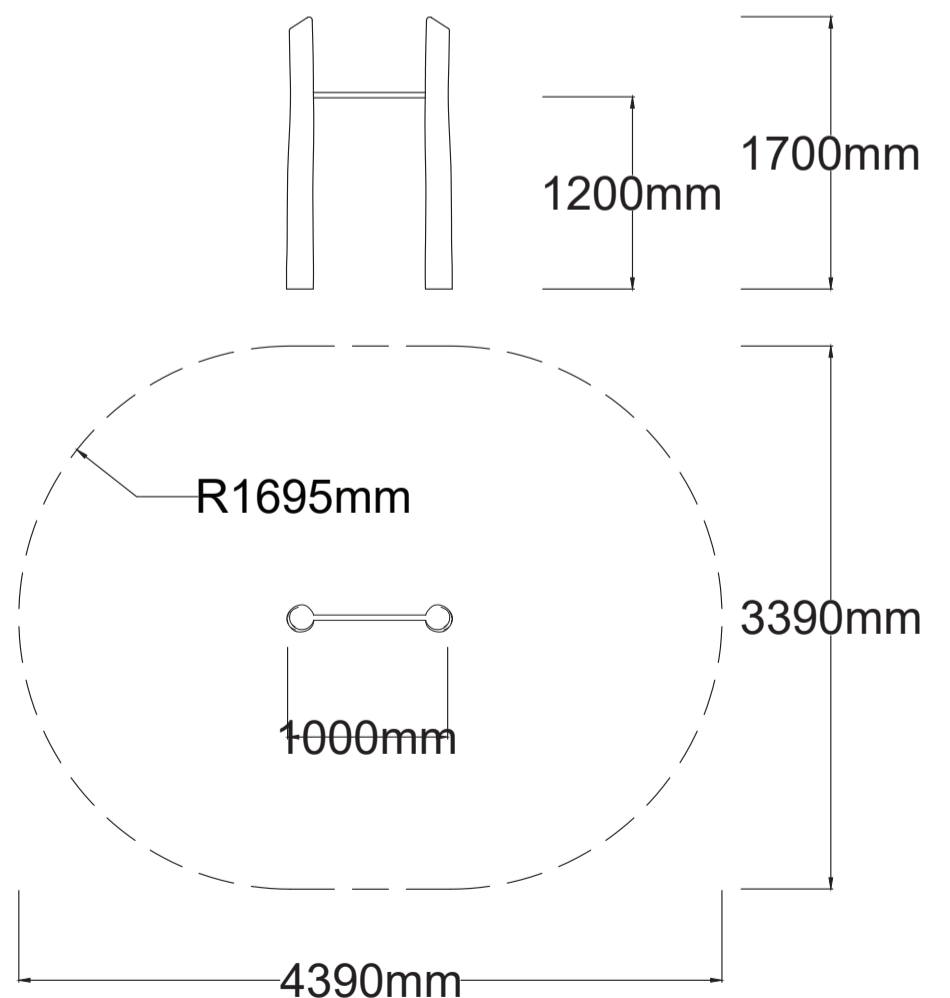

All products are designed and owned by Kaebel Leisure. Drawings are concept only. Not to scale.