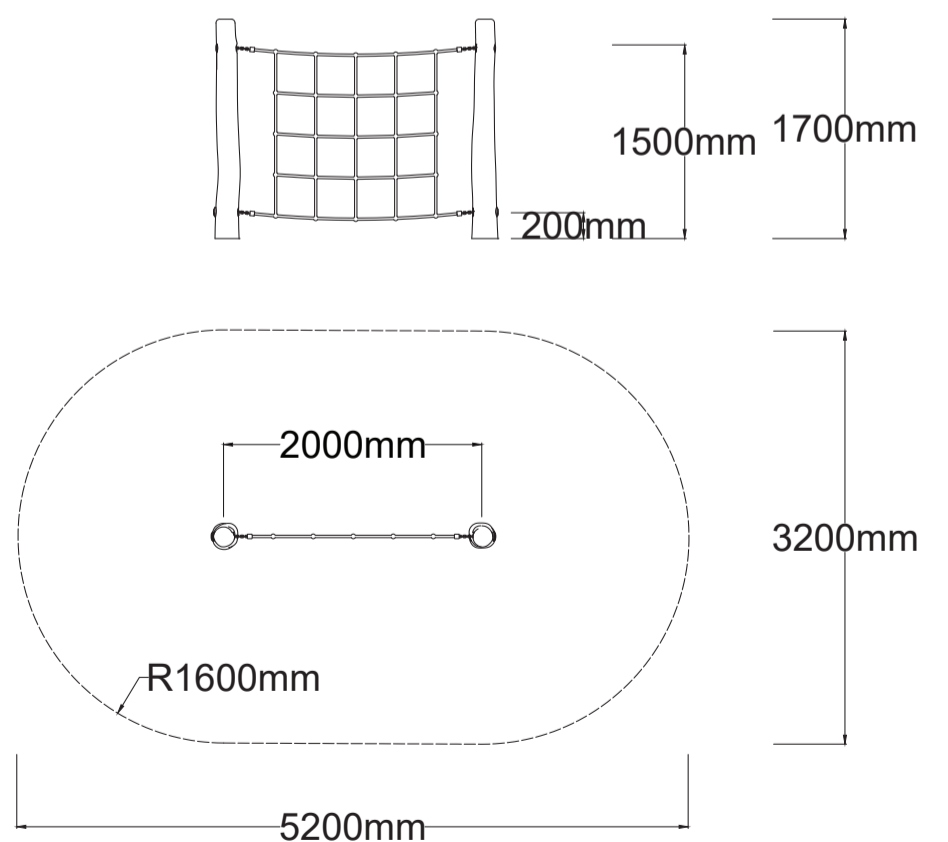

### Specifications

<b>Max Height</b>	1.7m
<b>Fallzone Area</b>	13m <sup>2</sup>
<b>Max Fall Height</b>	1.5m
<b>Equipment Size</b>	0.20m(w) x 2.0m(l) x 1.7m(h)

### Materials | Equipment

Natural timber post
16mm steel reinforced rope
Natural Timbers is processed through sustainable forestry practices, with timber sourced from Forestry NSW under the Sustainable Managed Forest Policy.