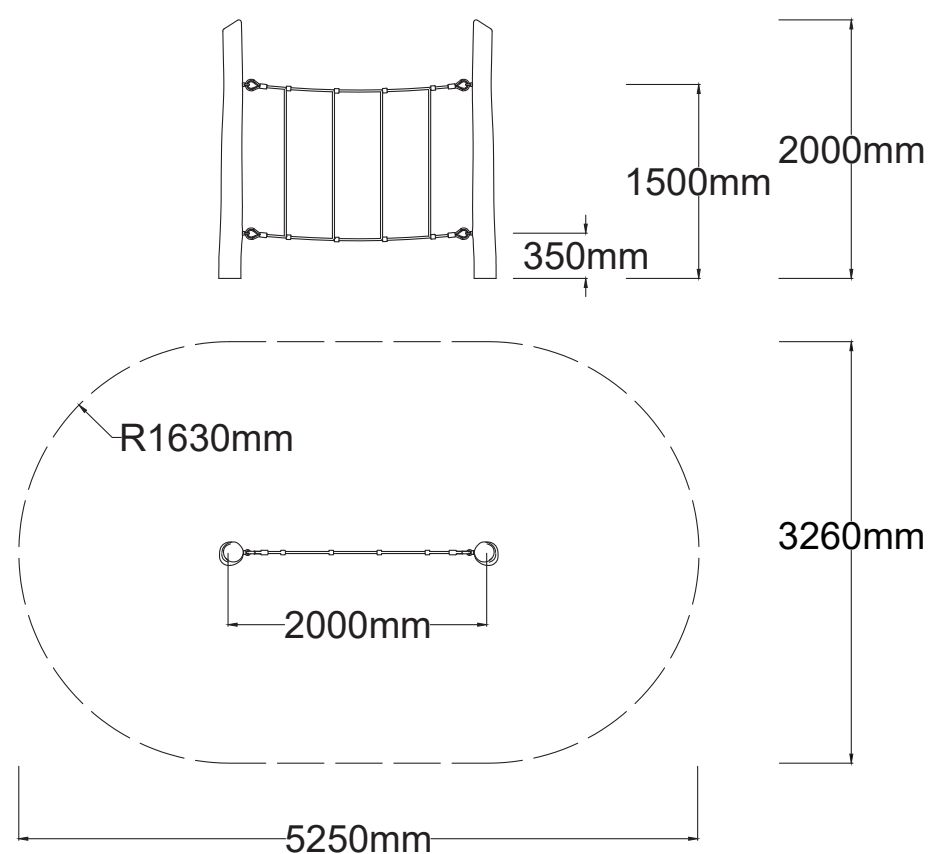

All products are designed and owned by Kaebel Leisure. Drawings are concept only. Not to scale.