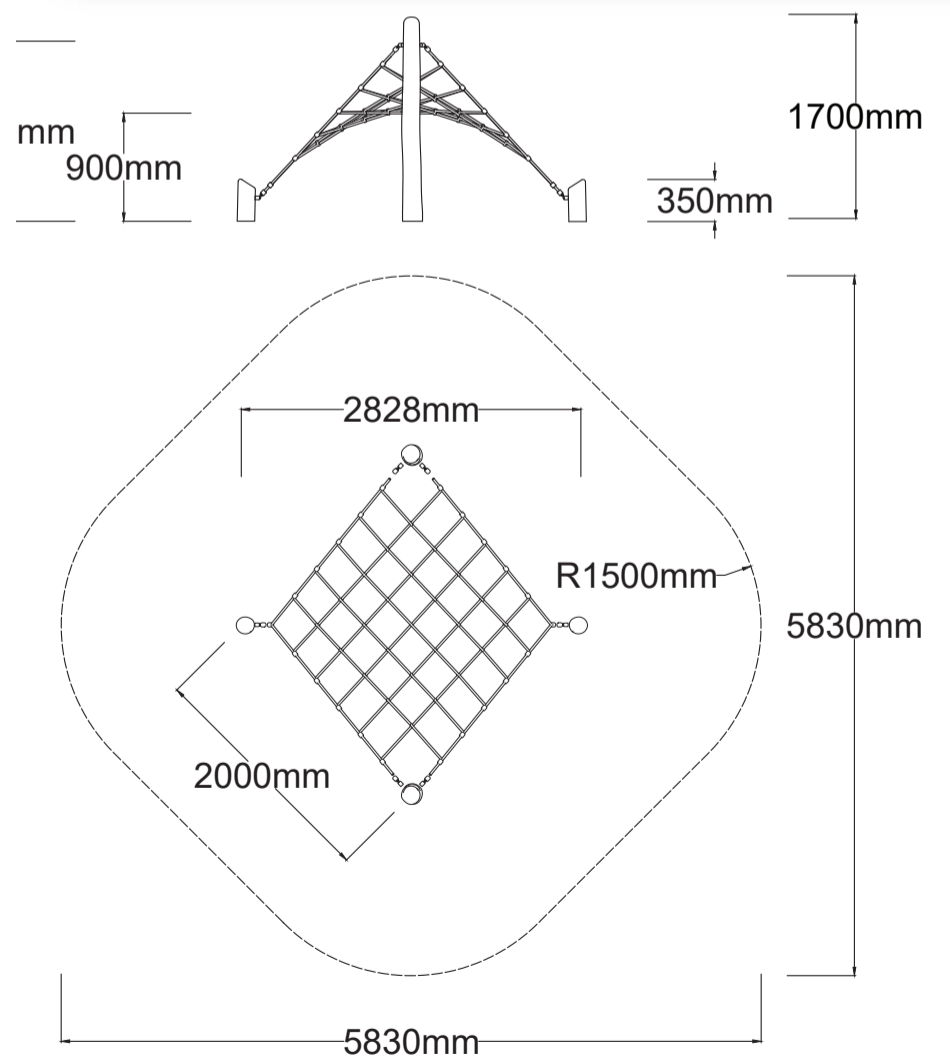

Check our [Rope and Powdercoat colours](#) in our materials section or consult colours with [Kaebel Leisure](#).

Specifications

Max Height	1.70m
Fallzone Area	25m ²
Max Fall Height	1.50m
Equipment Size	2.0m(w) x 2.0m(l) x 1.70m(h)

Materials | Equipment

Natural timber post
16mm steel reinforced rope
Natural Timbers is processed through sustainable forestry practices, with timber sourced from Forestry NSW under the Sustainable Managed Forest Policy.