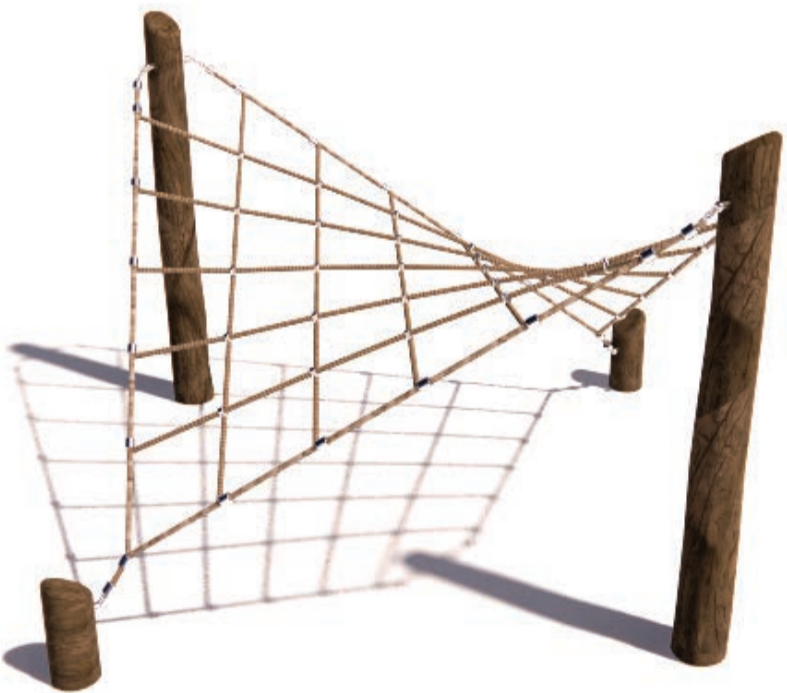

Check our [Rope and Powdercoat colours](#) in our materials section or consult colours with [Kaebel Leisure](#).

Specifications

Max Height	1.70m
Fallzone Area	25m ²
Max Fall Height	1.50m
Equipment Size	2.0m(w) x 2.0m(l) x 1.70m(h)

Materials | Equipment

Natural timber post
16mm steel reinforced rope
Natural Timbers is processed through sustainable forestry practices, with timber sourced from Forestry NSW under the Sustainable Managed Forest Policy.

All products are designed and owned by Kaebel Leisure. Drawings are concept only. Not to scale.