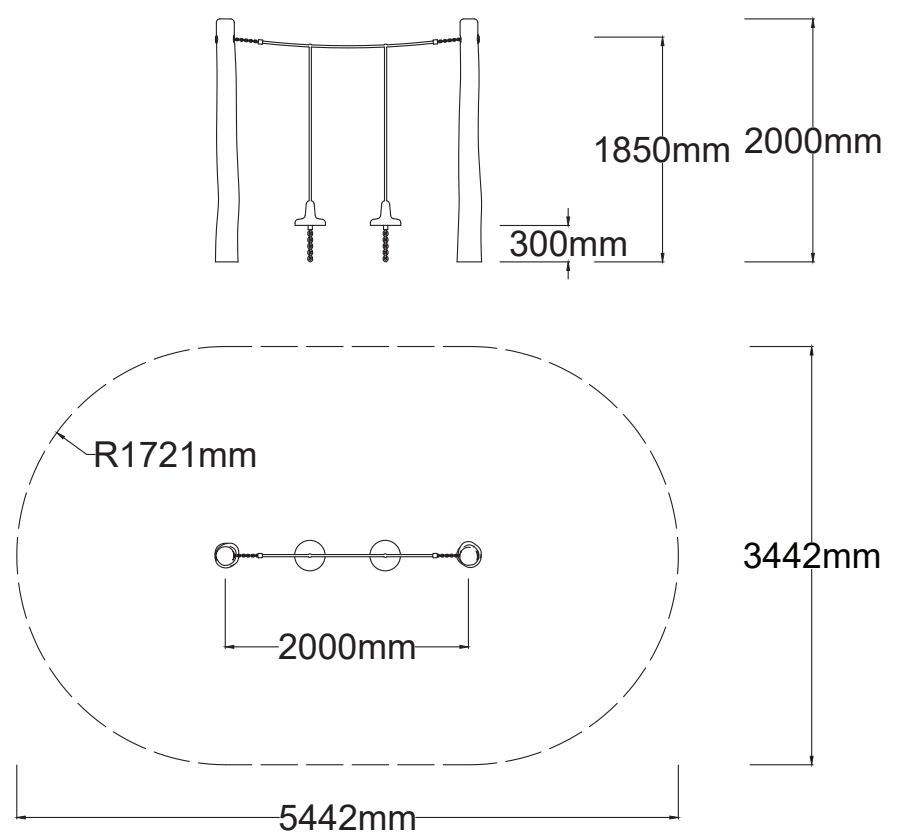

All products are designed and owned by Kaebel Leisure. Drawings are concept only. Not to scale.