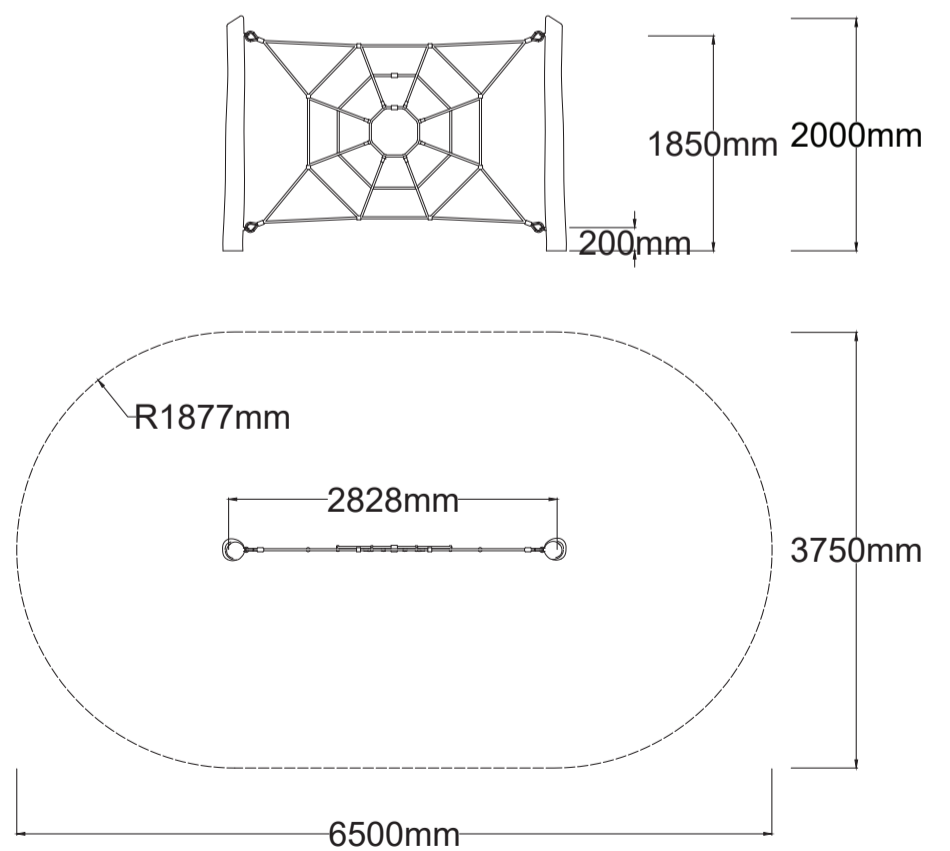

All products are designed and owned by Kaebel Leisure. Drawings are concept only. Not to scale.