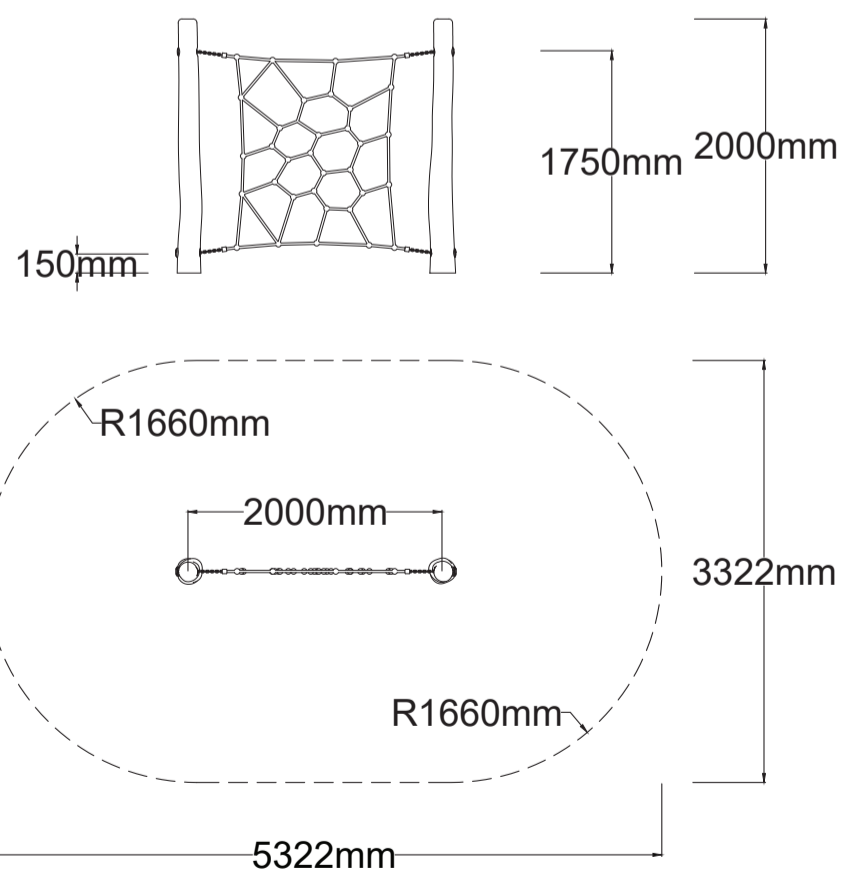

### Specifications

Max Height	2.0m
Fallzone Area	15.3m <sup>2</sup>
Max Fall Height	1.75m
Equipment Size	0.20m(w) x 2.0m(l) x 2.0m(h)

### Materials | Equipment

Natural timber post
16mm steel reinforced rope
Natural Timbers is processed through sustainable forestry practices, with timber sourced from Forestry NSW under the Sustainable Managed Forest Policy.