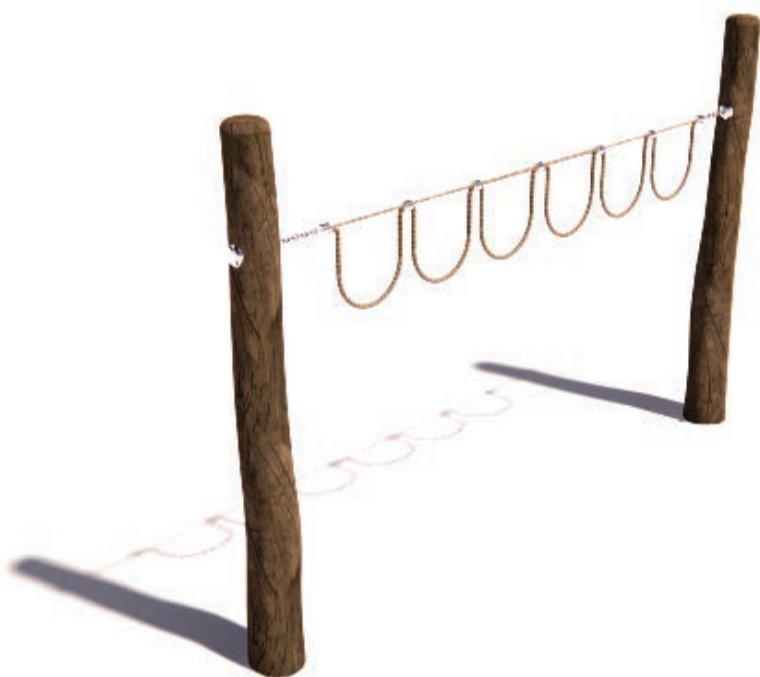

Check our [Rope and Powdercoat colours](#) in our materials section or consult colours with [Kaebel Leisure](#).

### Specifications

Max Height	2.0m
Fallzone Area	15.2m <sup>2</sup>
Max Fall Height	1.5m
Equipment Size	0.20m(w) x 2.8m(l) x 2.0m(h)

### Materials | Equipment

Natural timber post
16mm steel reinforced rope
Natural Timbers is processed through sustainable forestry practices, with timber sourced from Forestry NSW under the Sustainable Managed Forest Policy.