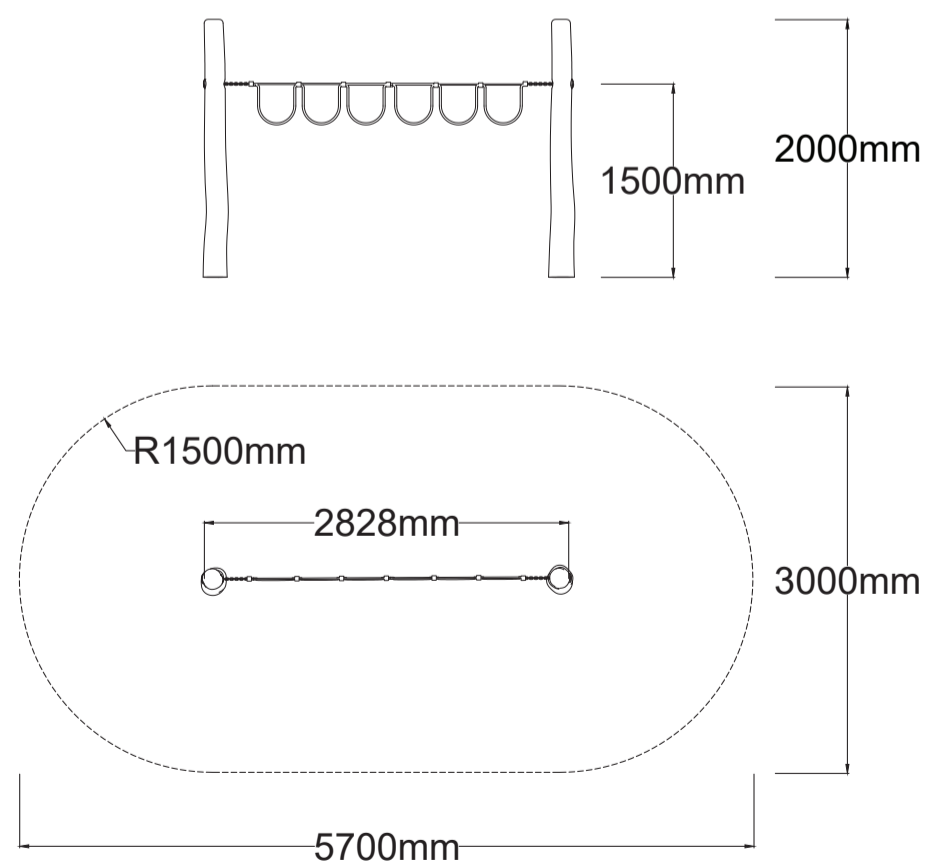

### Specifications

Max Height	2.0m
Fallzone Area	15.2m <sup>2</sup>
Max Fall Height	1.5m
Equipment Size	0.20m(w) x 2.8m(l) x 2.0m(h)

### Materials | Equipment

Natural timber post
16mm steel reinforced rope
Natural Timbers is processed through sustainable forestry practices, with timber sourced from Forestry NSW under the Sustainable Managed Forest Policy.