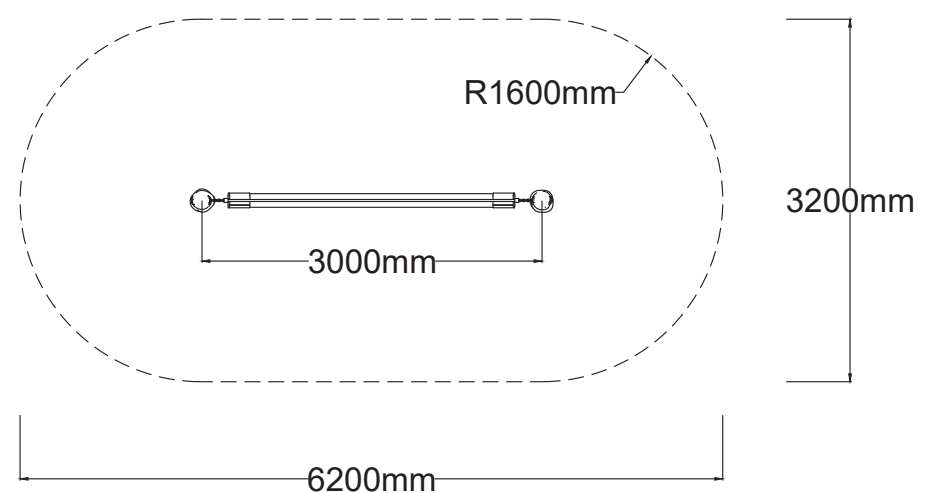

Check our [Rope and Powdercoat colours](#) in our materials section or consult colours with [Kaebel Leisure](#).

Specifications

Max Height	2.5m
Fallzone Area	17.64m ²
Max Fall Height	1.43m
Equipment Size	0.20m(w) x 3.0m(l) x 2.5m(h)

Materials | Equipment

- Natural timber post
 - 18mm steel reinforced rope
 - 120mm square jungle rope
- Natural Timbers is processed through sustainable forestry practices, with timber sourced from Forestry NSW under the Sustainable Managed Forest Policy.