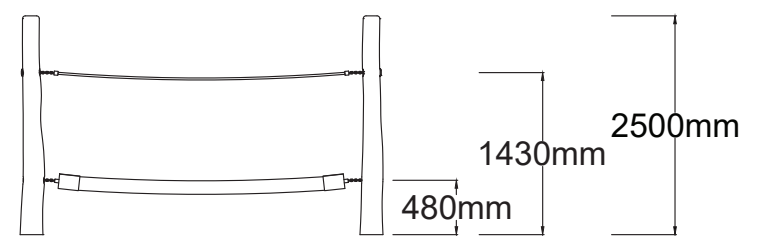

Check our [Rope and Powdercoat colours](#) in our materials section or consult colours with [Kaebel Leisure](#).

Specifications

Max Height	2.5m
Fallzone Area	17.64m ²
Max Fall Height	1.43m
Equipment Size	0.20m(w) x 3.0m(l) x 2.5m(h)

Materials | Equipment

- Natural timber post
 - 18mm steel reinforced rope
 - 120mm square jungle rope
- Natural Timbers is processed through sustainable forestry practices, with timber sourced from Forestry NSW under the Sustainable Managed Forest Policy.