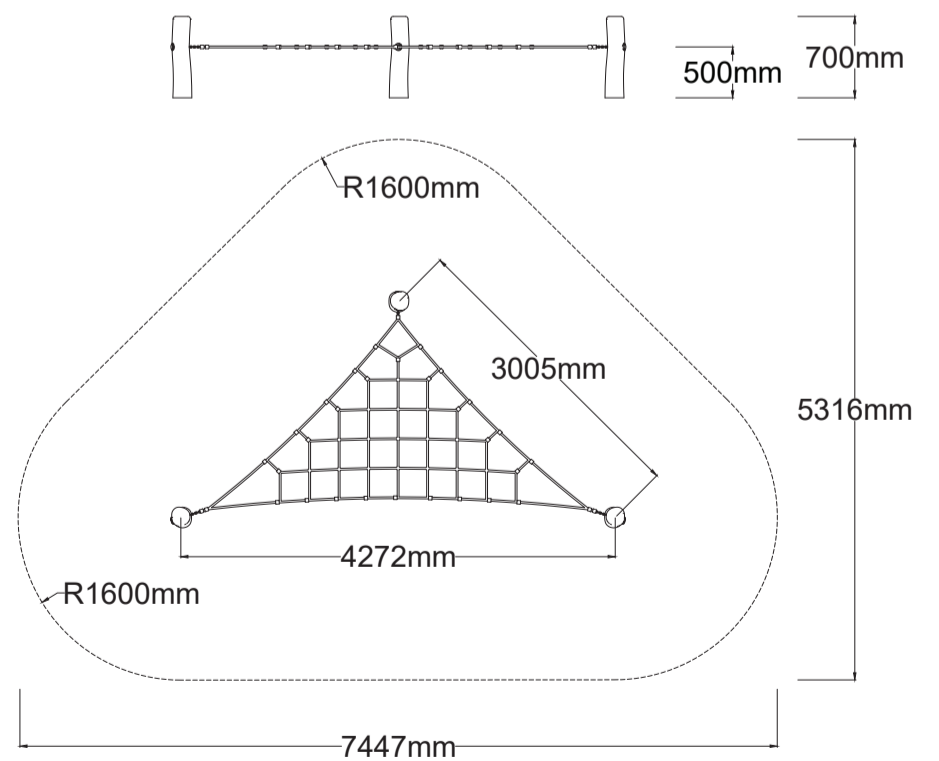

All products are designed and owned by Kaebel Leisure. Drawings are concept only. Not to scale.