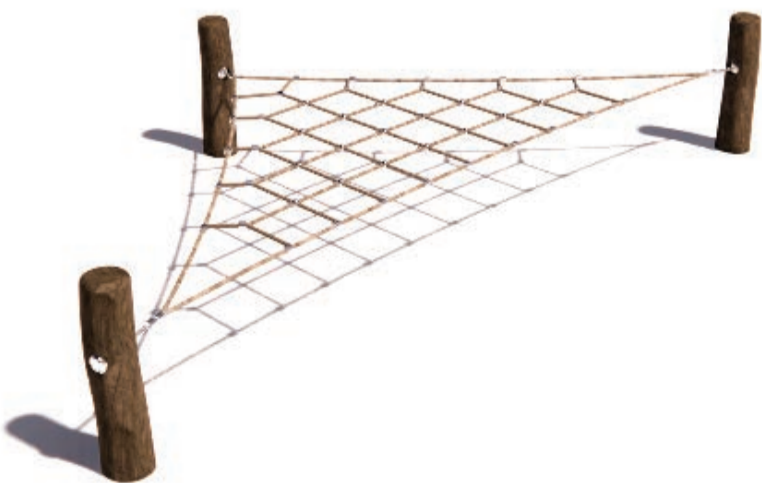

[Check our Rope and Powdercoat colours in our materials section or consult colours with Kaebel Leisure.](#)

### Specifications

Max Height	0.7m
Fallzone Area	26.5m <sup>2</sup>
Max Fall Height	0.5m
Equipment Size	3.0m(w) x 4.2m(l) x 0.7m(h)

### Materials | Equipment

Natural timber post
18mm steel reinforced rope
Natural Timbers is processed through sustainable forestry practices, with timber sourced from Forestry NSW under the Sustainable Managed Forest Policy.