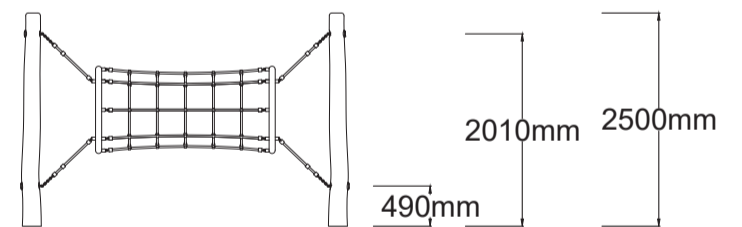

All products are designed and owned by Kaebel Leisure. Drawings are concept only. Not to scale.