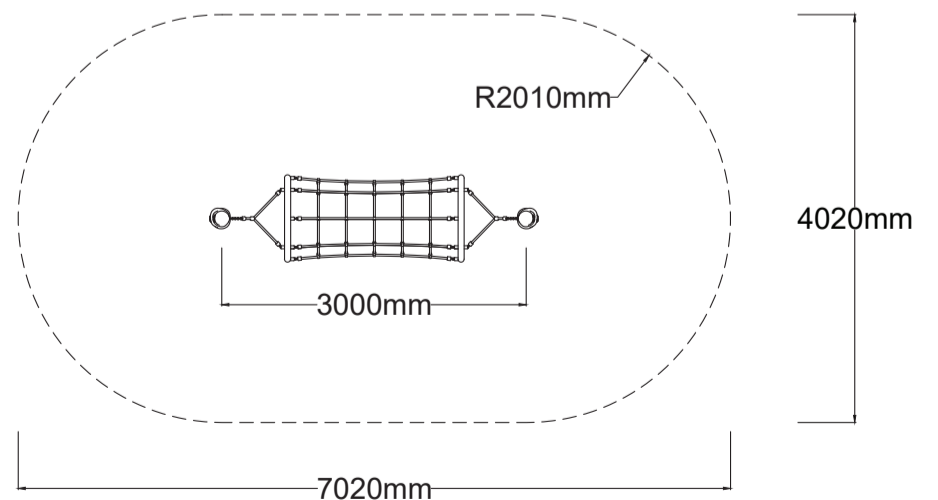

All products are designed and owned by Kaebel Leisure. Drawings are concept only. Not to scale.