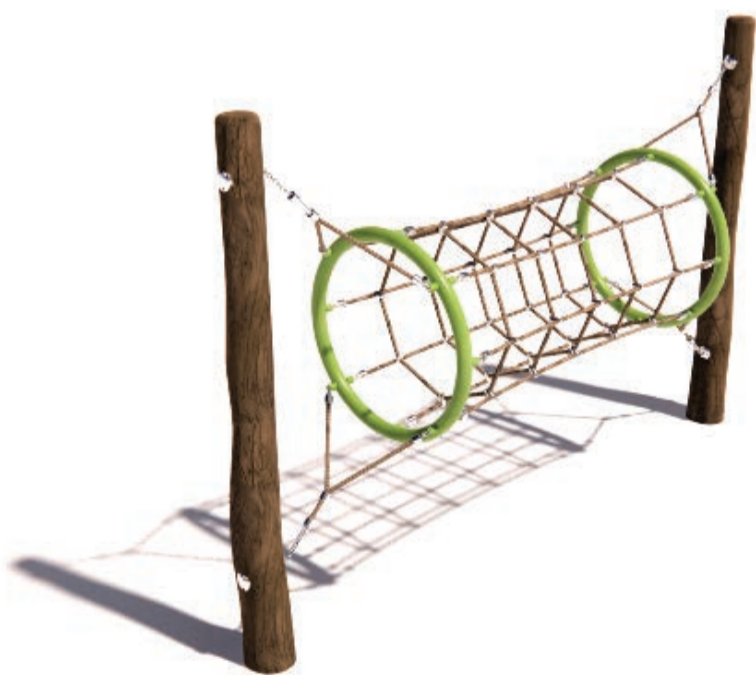

Check our [Rope and Powdercoat colours](#) in our materials section or consult colours with [Kaebel Leisure](#).

### Specifications

Max Height	2.5m
Fallzone Area	24.7m <sup>2</sup>
Max Fall Height	2.0m
Equipment Size	0.86m(w) x 3.0m(l) x 2.5m(h)

### Materials | Equipment

Natural timber post
18mm steel reinforced rope
Powdercoated aluminium rings
Natural Timbers is processed through sustainable forestry practices, with timber sourced from Forestry NSW under the Sustainable Managed Forest Policy.