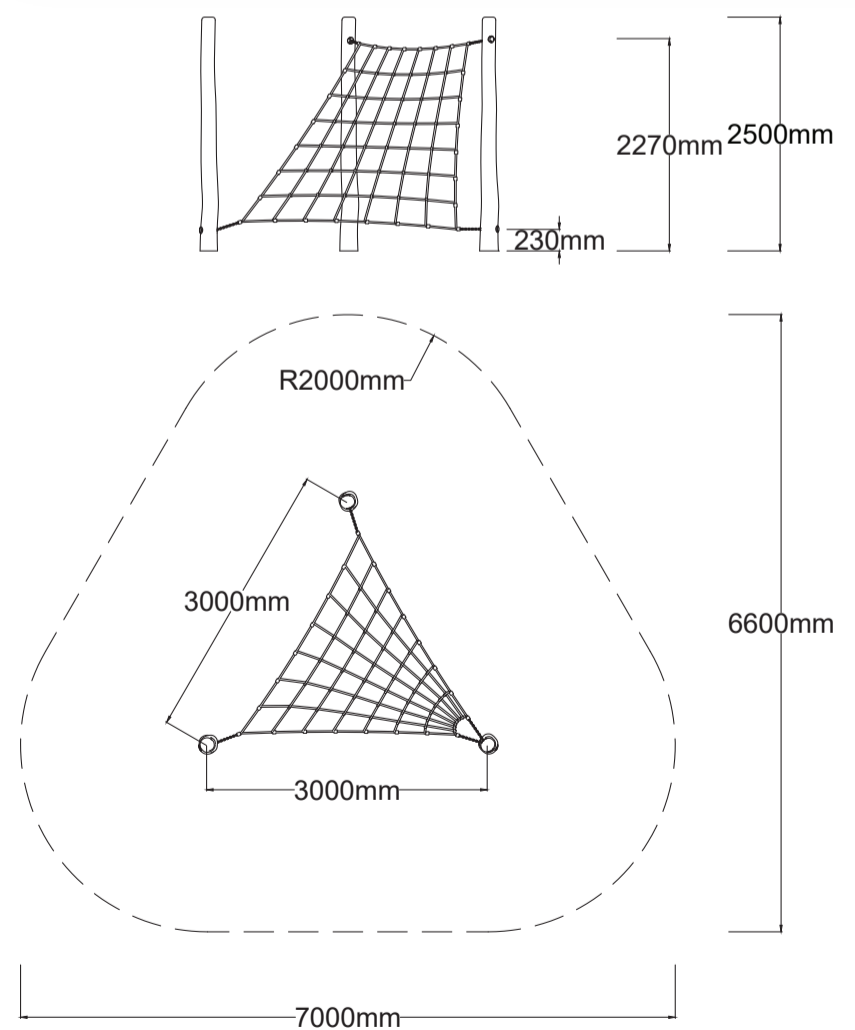

Check our [Rope and Powdercoat colours](#) in our materials section or consult colours with [Kaebel Leisure](#).

Specifications

Max Height	2.5m
Fallzone Area	35m ²
Max Fall Height	2.5m
Equipment Size	3.0m(w) x 3.0m(l) x 2.5m(h)

Materials | Equipment

Natural timber post
18mm steel reinforced rope
Natural Timbers is processed through sustainable forestry practices, with timber sourced from Forestry NSW under the Sustainable Managed Forest Policy.