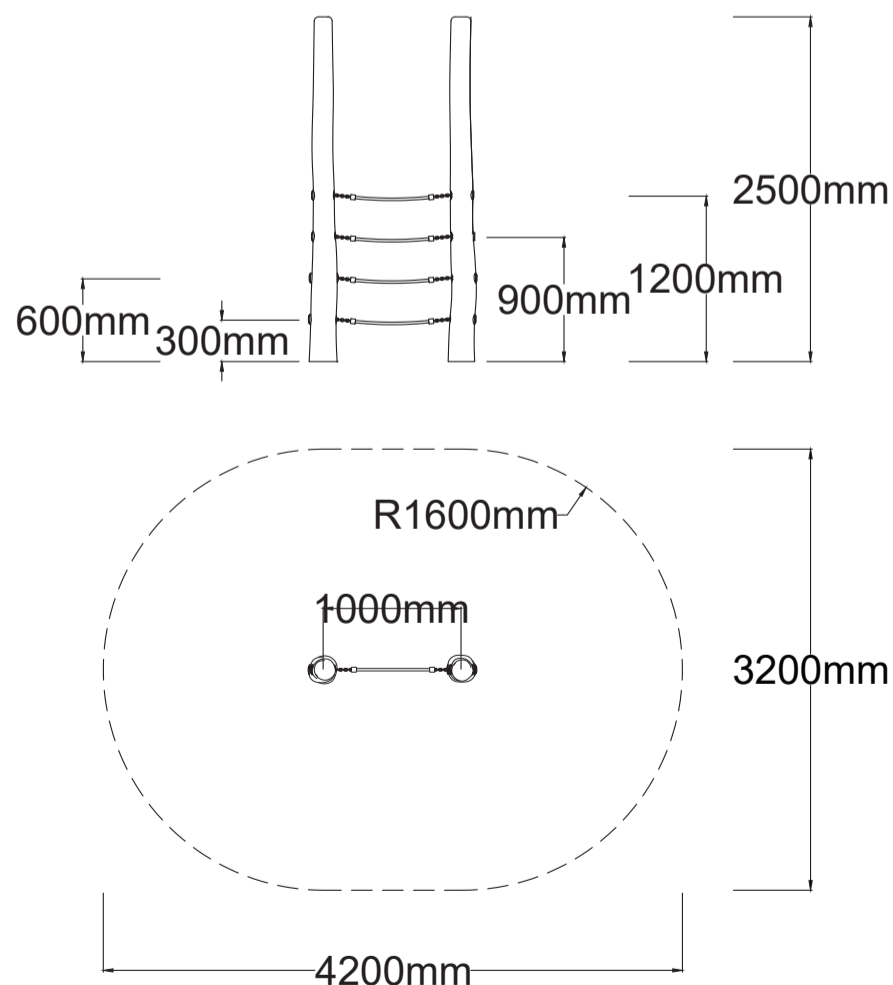

Check our [Rope and Powdercoat colours](#) in our materials section or consult colours with Kaebel Leisure.

Specifications

Max Height	2.5m
Fallzone Area	11m ²
Max Fall Height	1.26m
Equipment Size	0.20m(w) x 1.0m(l) x 2.5m(h)

Materials | Equipment

Natural timber post
18mm steel reinforced rope
Natural Timbers is processed through sustainable forestry practices, with timber sourced from Forestry NSW under the Sustainable Managed Forest Policy.