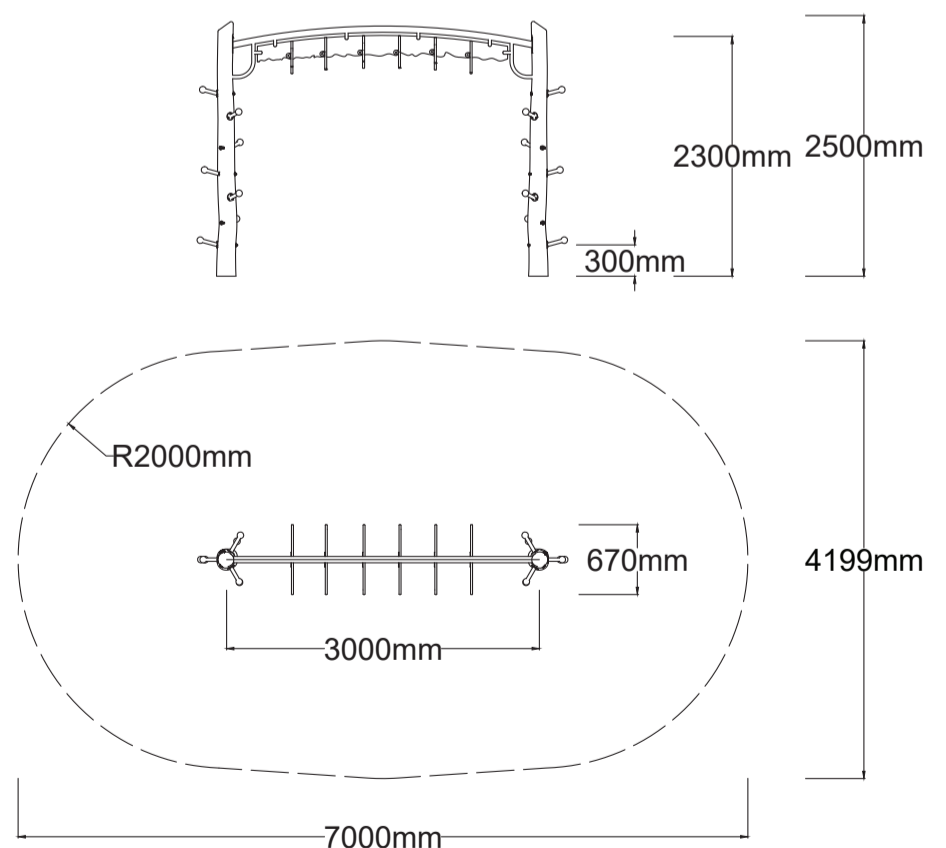

All products are designed and owned by Kaebel Leisure. Drawings are concept only. Not to scale.