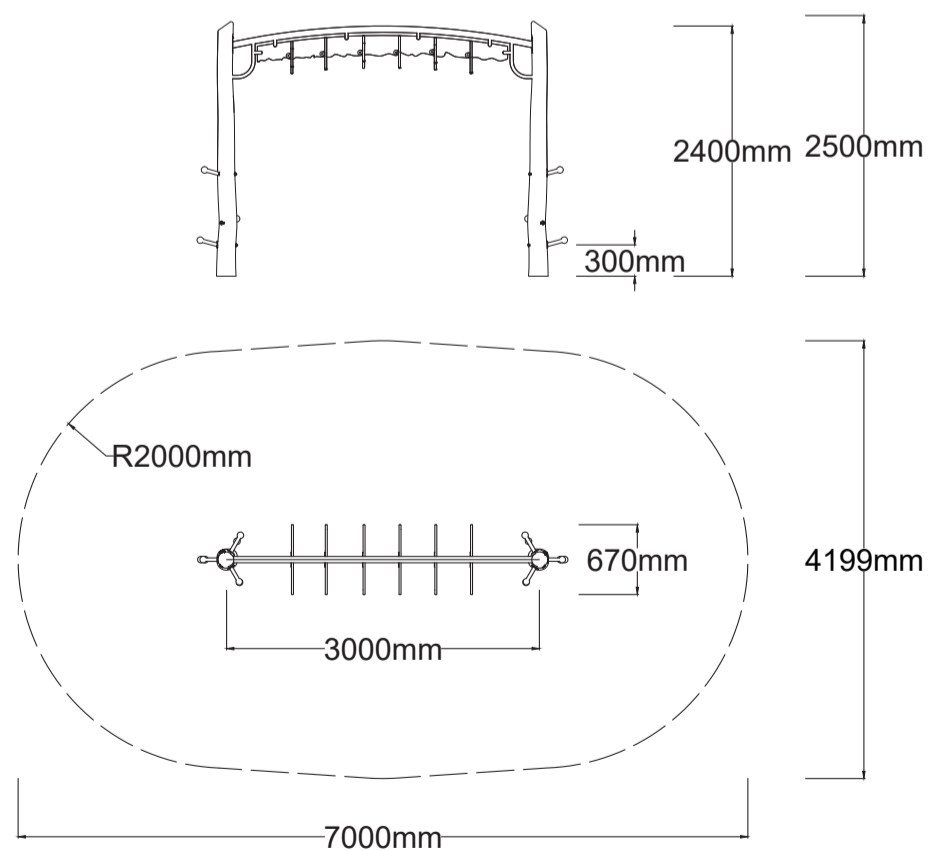

All products are designed and owned by Kaebel Leisure. Drawings are concept only. Not to scale.