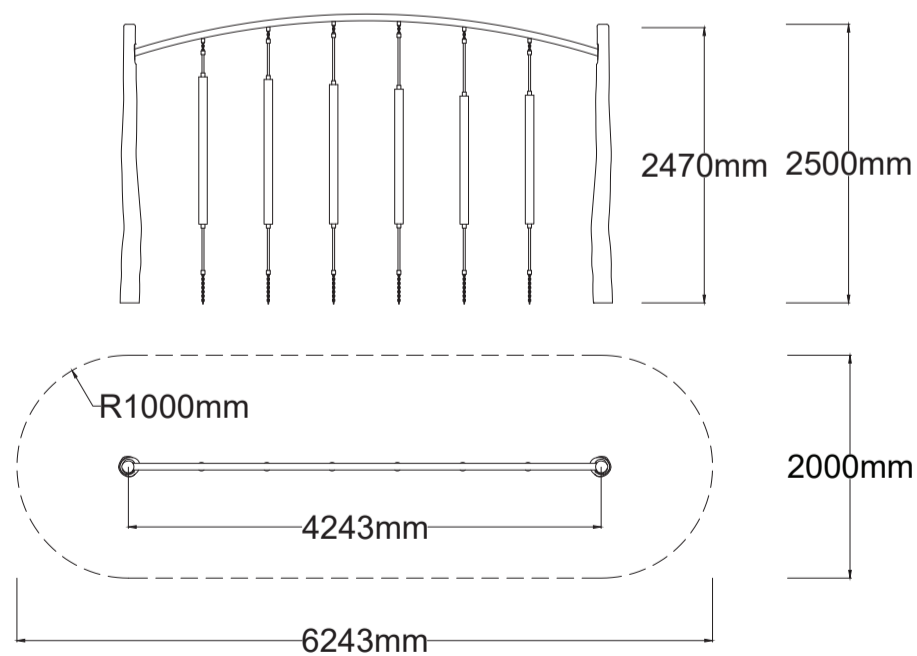

Check our [Rope and Powdercoat colours](#) in our materials section or consult colours with [Kaebel Leisure](#).

Specifications

Max Height	2.5m
Fallzone Area	12m ²
Max Fall Height	n/a
Equipment Size	0.20m(w) x 4.3m(l) x 2.5m(h)

Materials | Equipment

Natural timber post
18mm steel reinforced rope Stainless Steel Chimes
Powdercoated aluminium bars Stainless Steel Chain
Natural Timbers is processed through sustainable forestry practices, with timber sourced from Forestry NSW under the Sustainable Managed Forest Policy.