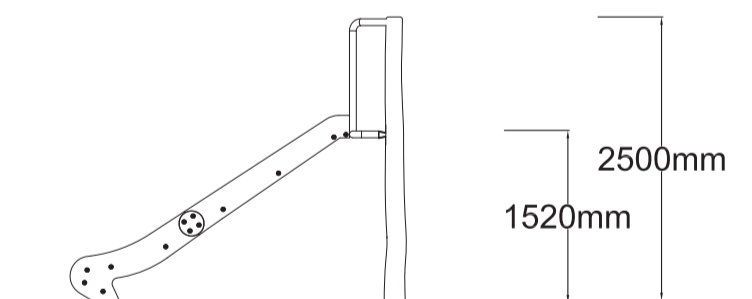

Check our [Rope and Powdercoat colours](#) in our materials section or consult colours with [Kaebel Leisure](#).

Specifications

Max Height	2.5m
Fallzone Area	20.22m ²
Max Fall Height	1.52m
Equipment Size	1.0m(w) x 2.86m(l) x 2.5m(h)

Materials | Equipment

- Natural timber post
 - 18mm steel reinforced rope | HDPE panels and deck
 - Powdercoated stainless steel bars
- Natural Timbers is processed through sustainable forestry practices, with timber sourced from Forestry NSW under the Sustainable Managed Forest Policy.