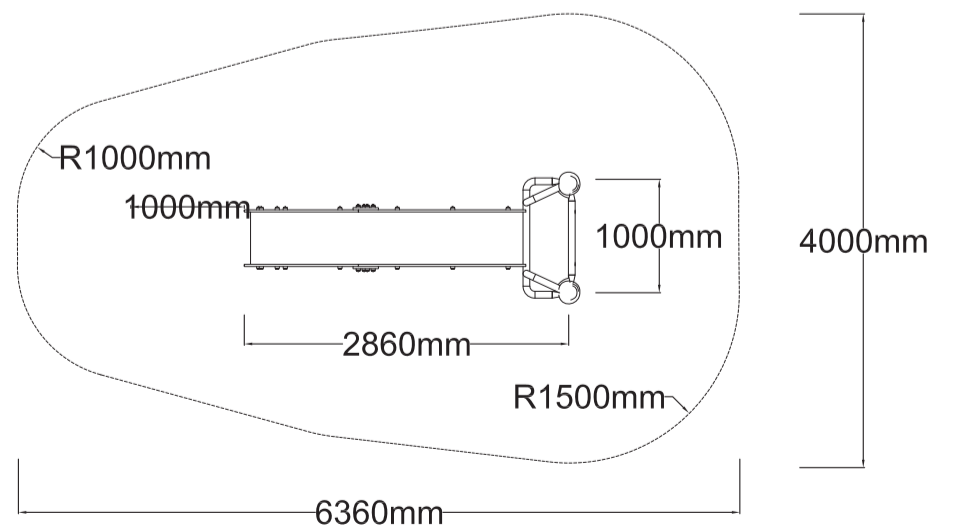

Check our [Rope and Powdercoat colours](#) in our materials section or consult colours with [Kaebel Leisure](#).

Specifications

Max Height	2.5m
Fallzone Area	20.22m ²
Max Fall Height	1.52m
Equipment Size	1.0m(w) x 2.86m(l) x 2.5m(h)

Materials | Equipment

- Natural timber post
 - 18mm steel reinforced rope | HDPE panels and deck
 - Powdercoated stainless steel bars
- Natural Timbers is processed through sustainable forestry practices, with timber sourced from Forestry NSW under the Sustainable Managed Forest Policy.