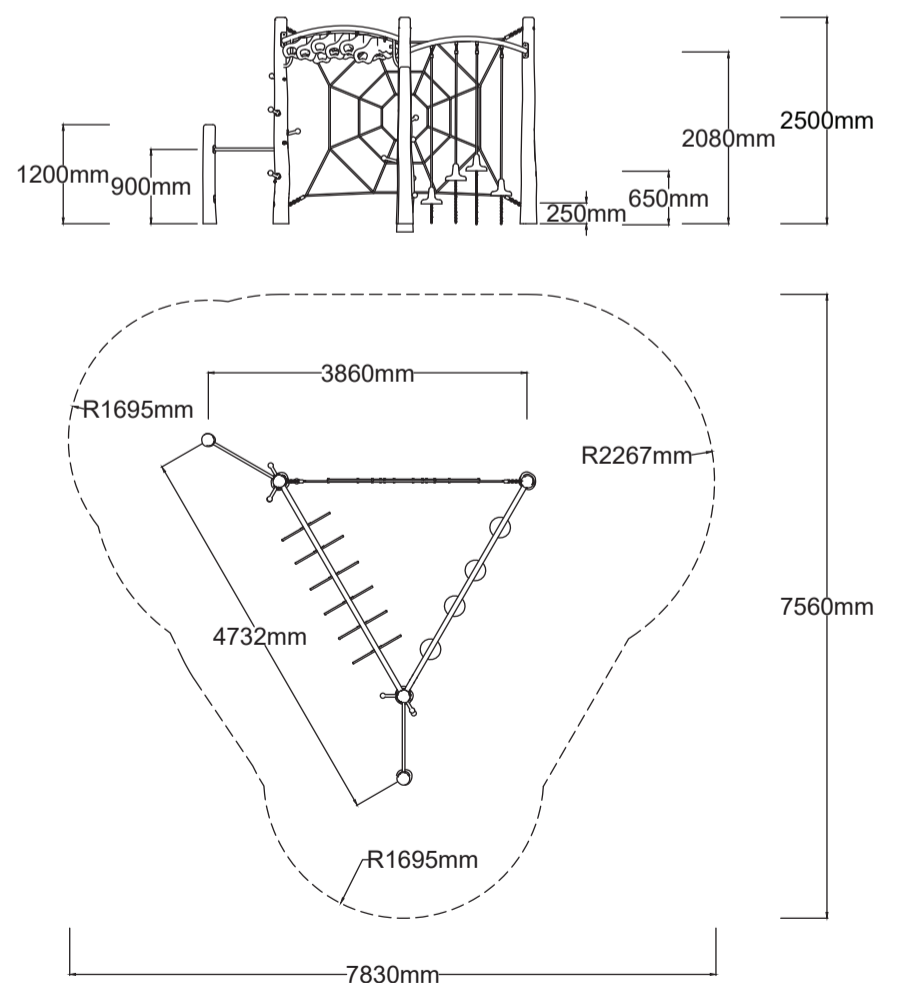

Check our [Rope and Powdercoat colours](#) in our materials section or consult colours with [Kaebel Leisure](#).

Specifications

Max Height	2.5m
Fallzone Area	41.30m ²
Max Fall Height	2.5m
Equipment Size	4.73m(w) x 3.86m(l) x 2.5m(h)

Materials | Equipment

- Natural timber post | HDPE handles
- 18mm steel-reinforced rope | Rubber pommels
- 1x CN-1036, 1x CN-1054, 1x CN-1033, 1x CN-1031, 1x CN-1005
- Natural Timbers is processed through sustainable forestry practices, with timber sourced from Forestry NSW under the Sustainable Managed Forest Policy.