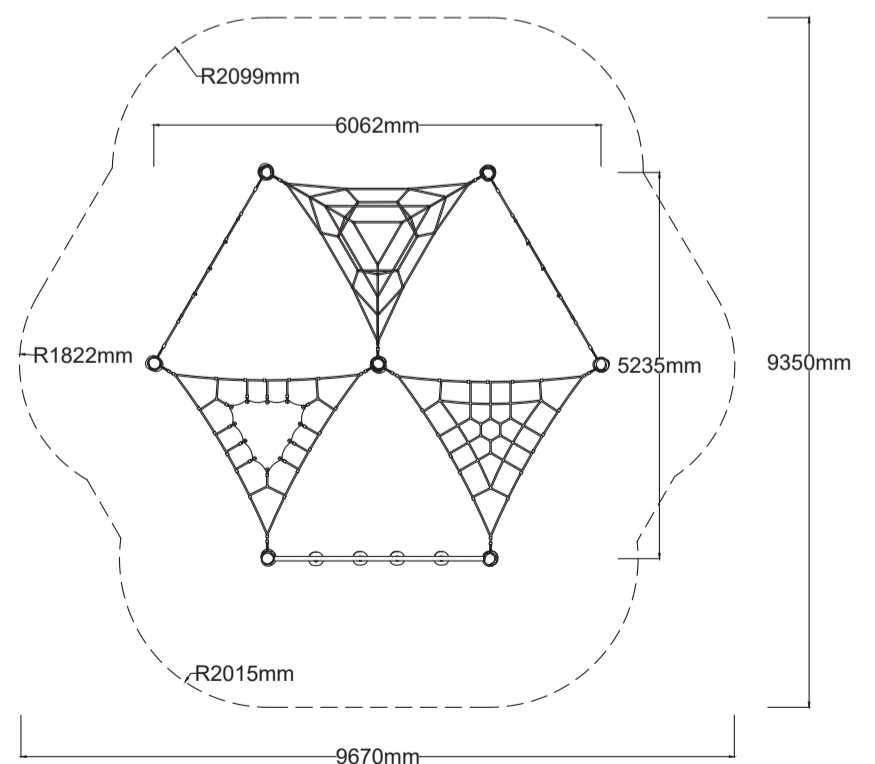

All products are designed and owned by Kaebel Leisure. Drawings are concept only. Not to scale.