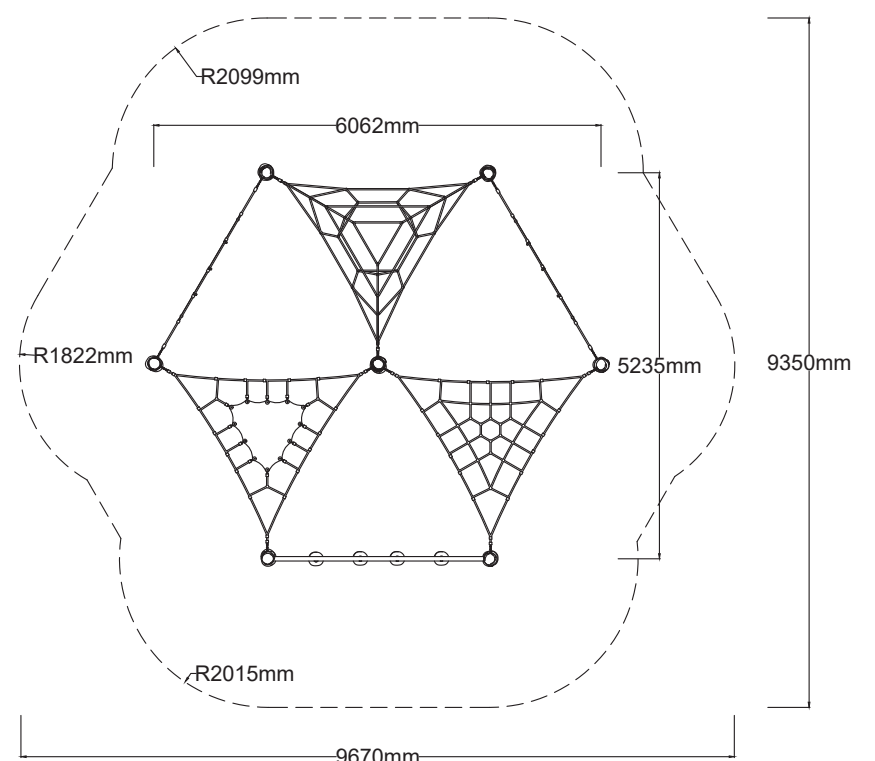

All products are designed and owned by Kaebel Leisure. Drawings are concept only. Not to scale.