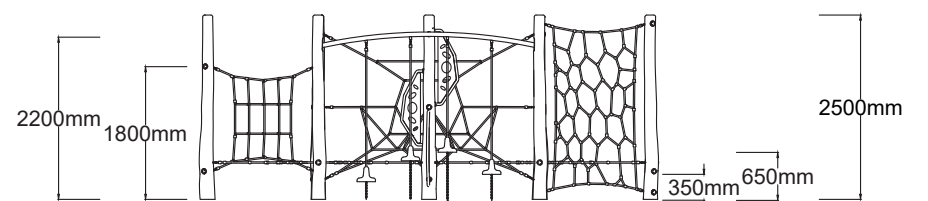

All products are designed and owned by Kaebel Leisure. Drawings are concept only. Not to scale.