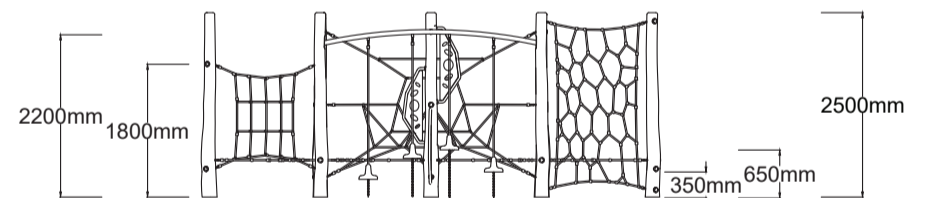

All products are designed and owned by Kaebel Leisure. Drawings are concept only. Not to scale.