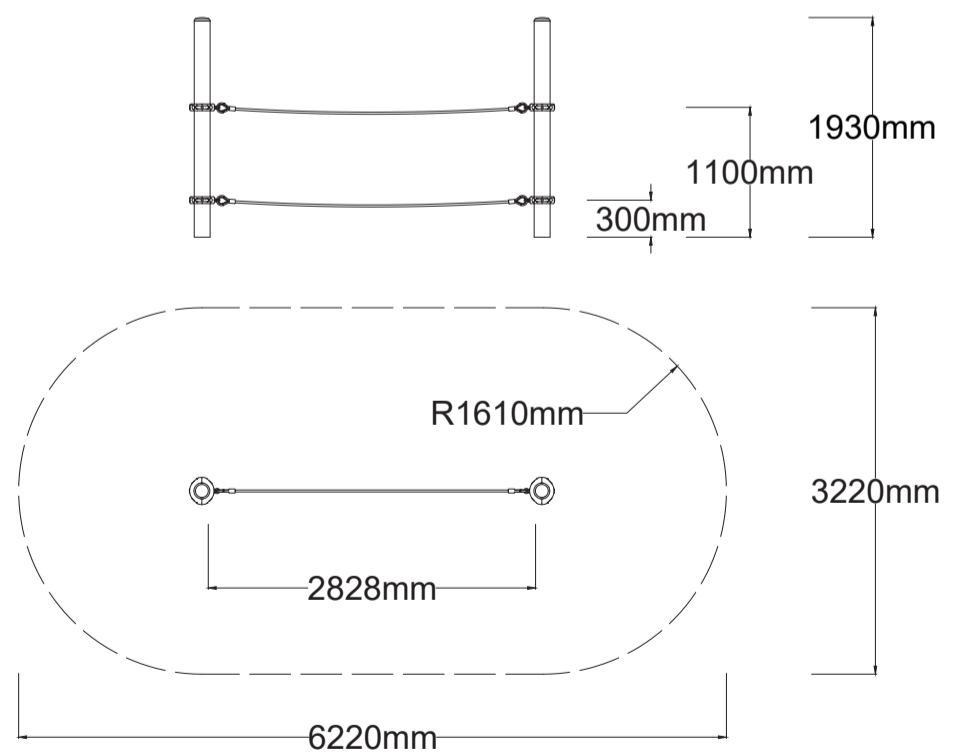

[Check our Rope and Powdercoat colours in our materials section or consult colours with Kaebel Leisure.](#)

Specifications

Max Height	1.9m
Fallzone Area	17.5m ²
Max Fall Height	1.1m
Equipment Size	0.24m(w) x 3.0m(l) x 1.9m(h)

Materials | Equipment

- 16mm steel reinforced rope
- Powdercoated DuraGal posts
- Powdercoated aluminium clamps and caps

All products are designed and owned by Kaebel Leisure. Drawings are concept only. Not to scale.