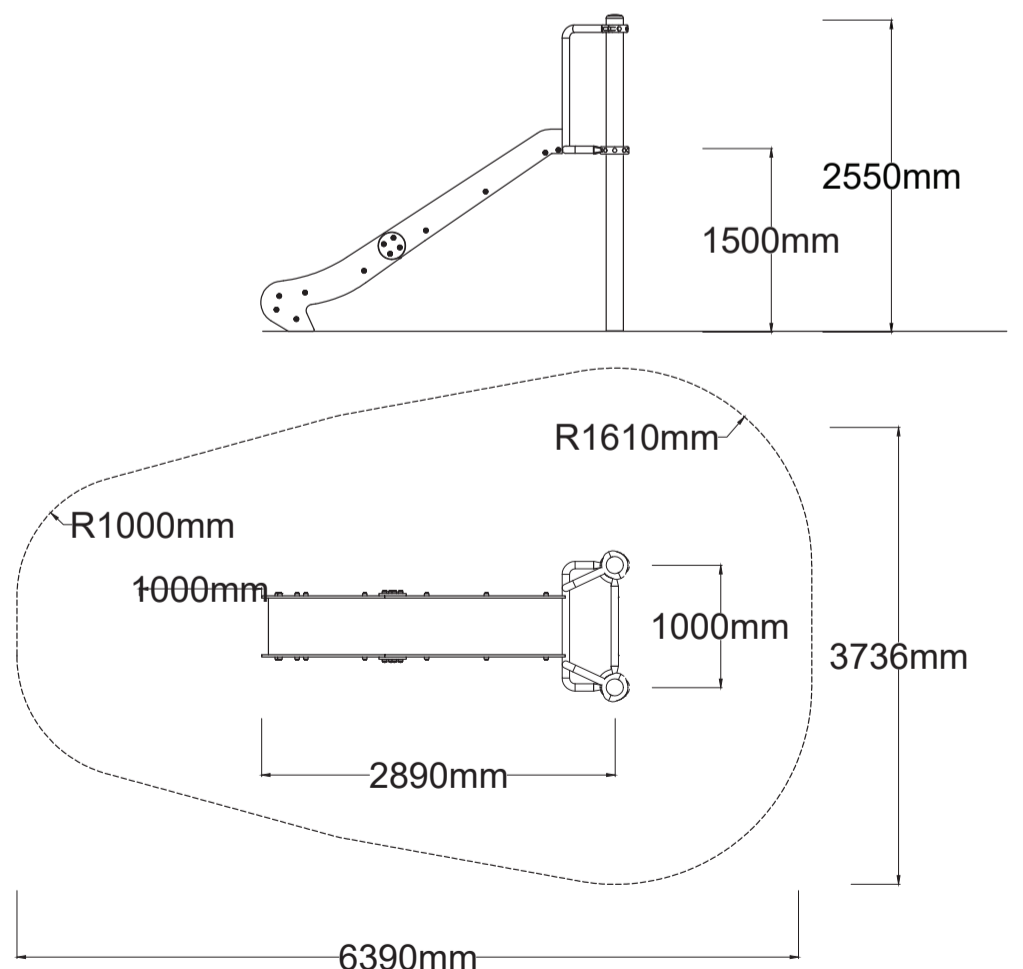

[Check our Rope and Powdercoat colours in our materials section or consult colours with Kaebel Leisure.](#)

**Specifications**

<b>Max Height</b>	2.55m
<b>Fallzone Area</b>	21.34m <sup>2</sup>
<b>Max Fall Height</b>	1.5m
<b>Equipment Size</b>	1.0m(w) x 2.89(l) x 2.55m(h)

**Materials | Equipment**

- 18mm steel reinforced rope
- Powdercoated DuraGal posts
- Powdercoated aluminium clamps and caps
- HDPE panels

All products are designed and owned by Kaebel Leisure. Drawings are concept only. Not to scale.