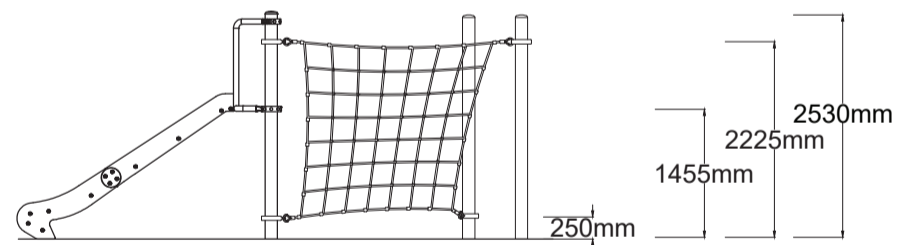

All products are designed and owned by Kaebel Leisure. Drawings are concept only. Not to scale.