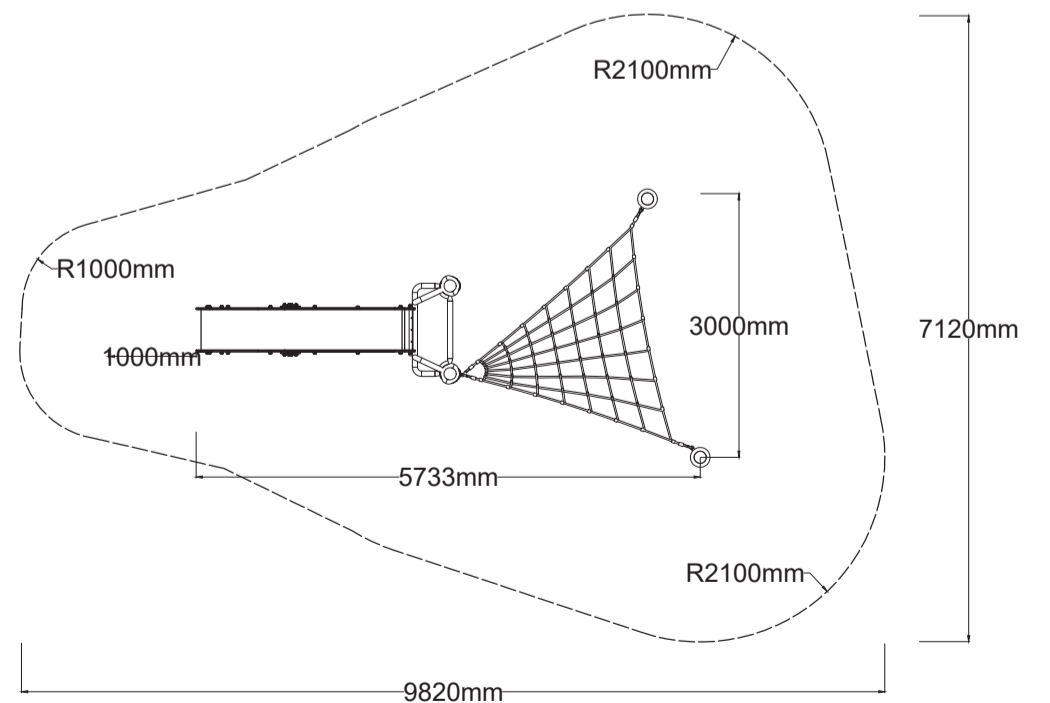

All products are designed and owned by Kaebel Leisure. Drawings are concept only. Not to scale.