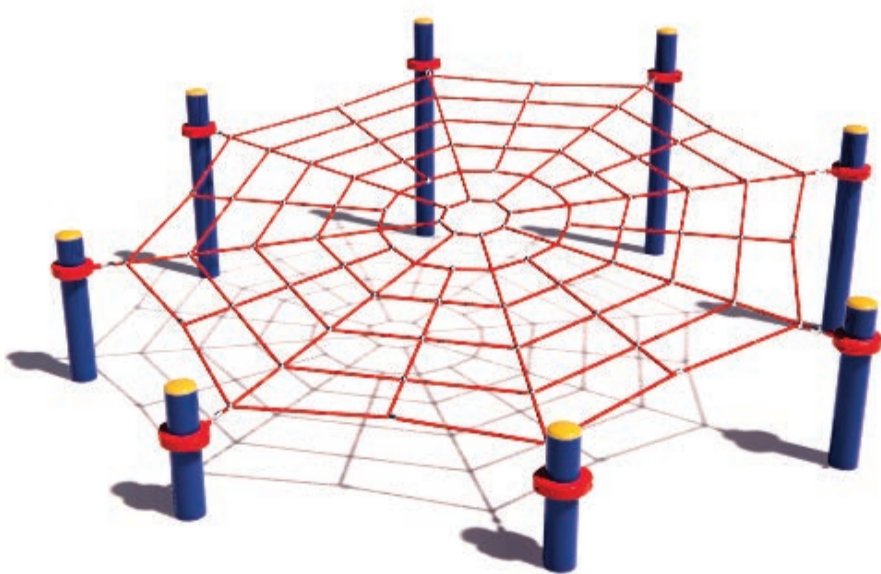

Check our [Rope and Powdercoat colours](#) in our materials section or consult colours with [Kaebel Leisure](#).

Specifications

Max Height	1.53m
Fallzone Area	41.6m ²
Max Fall Height	1.22m
Equipment Size	4.23m(w) x 3.92(l) x 1.53m(h)

Materials | Equipment

- 18mm steel reinforced rope
- Powdercoated DuraGal posts
- Powdercoated aluminium clamps and caps

All products are designed and owned by Kaebel Leisure. Drawings are concept only. Not to scale.