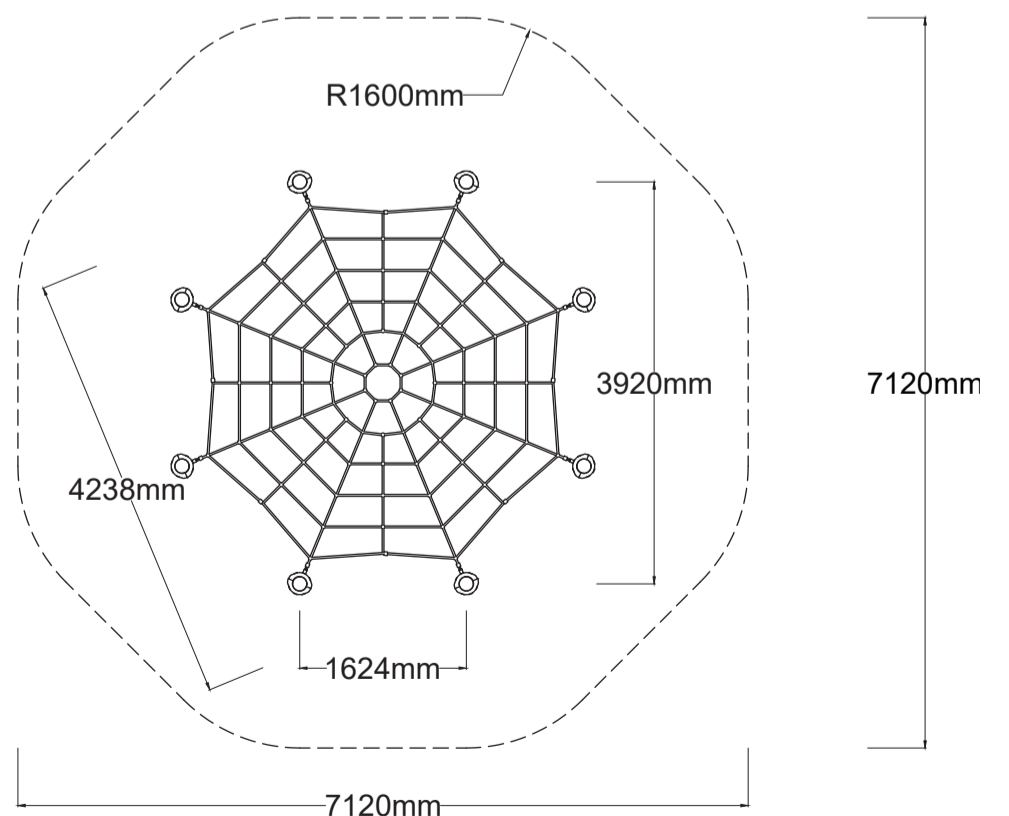

Check our [Rope and Powdercoat colours](#) in our materials section or consult colours with [Kaebel Leisure](#).

Specifications

Max Height	1.53m
Fallzone Area	41.6m ²
Max Fall Height	1.22m
Equipment Size	4.23m(w) x 3.92(l) x 1.53m(h)

Materials | Equipment

- 18mm steel reinforced rope
- Powdercoated DuraGal posts
- Powdercoated aluminium clamps and caps

All products are designed and owned by Kaebel Leisure. Drawings are concept only. Not to scale.