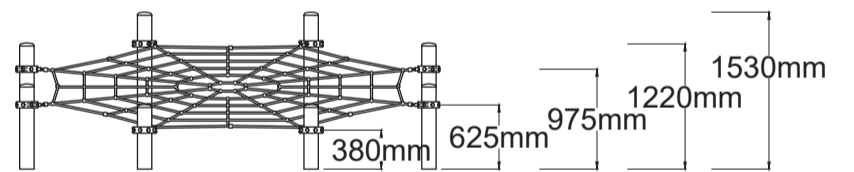

Check our [Rope and Powdercoat colours](#) in our materials section or consult colours with [Kaebel Leisure](#).

Specifications

Max Height	1.53m
Fallzone Area	41.6m ²
Max Fall Height	1.22m
Equipment Size	4.23m(w) x 3.92(l) x 1.53m(h)

Materials | Equipment

- 18mm steel reinforced rope
- Powdercoated DuraGal posts
- Powdercoated aluminium clamps and caps

All products are designed and owned by Kaebel Leisure. Drawings are concept only. Not to scale.