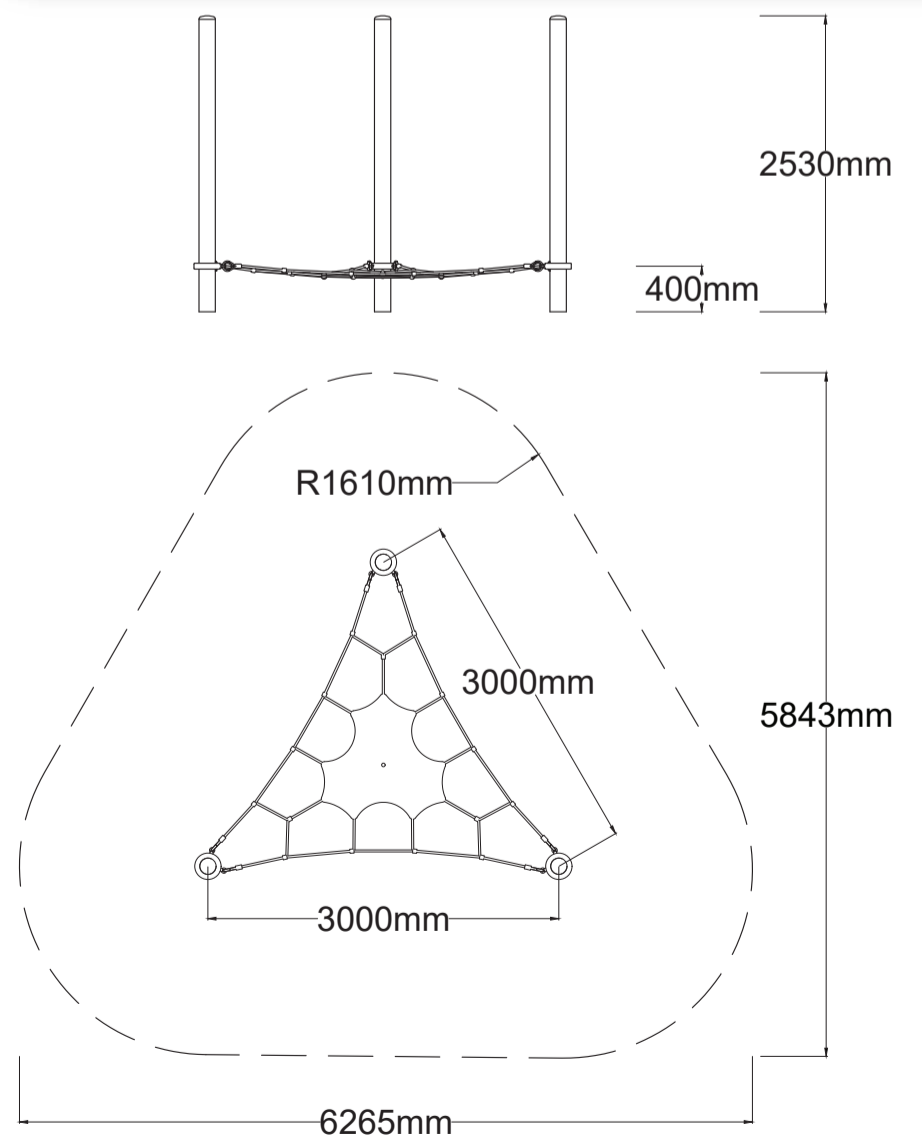

All products are designed and owned by Kaebel Leisure. Drawings are concept only. Not to scale.