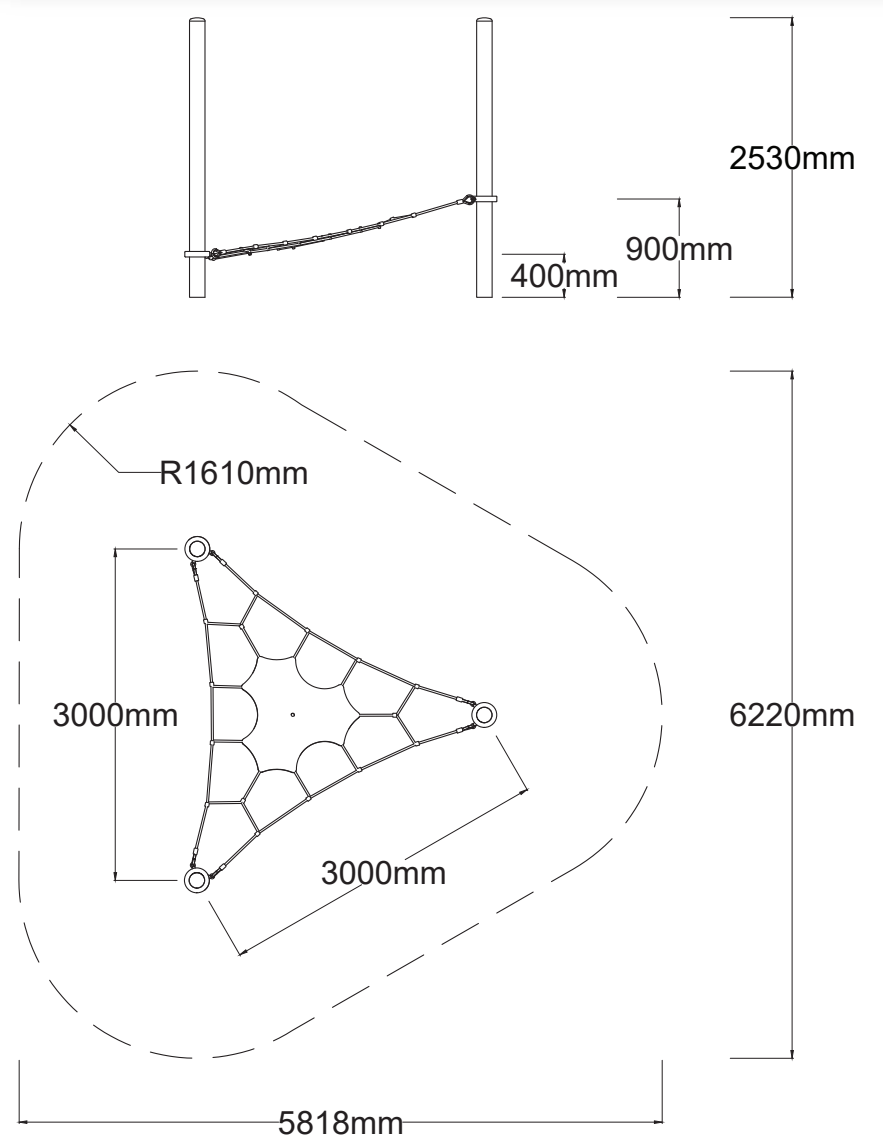

Check our [Rope and Powdercoat colours](#) in our materials section or consult colours with [Kaebel Leisure](#).

Specifications

Max Height	2.5m
Fallzone Area	26.6m ²
Max Fall Height	0.9m
Equipment Size	3.0m(w) x 3.0m(l) x 2.5m(h)

Materials | Equipment

- 18mm steel reinforced rope
- Powdercoated DuraGal posts
- Powdercoated aluminium clamps and caps
- Rubber membrane

All products are designed and owned by Kaebel Leisure. Drawings are concept only. Not to scale.