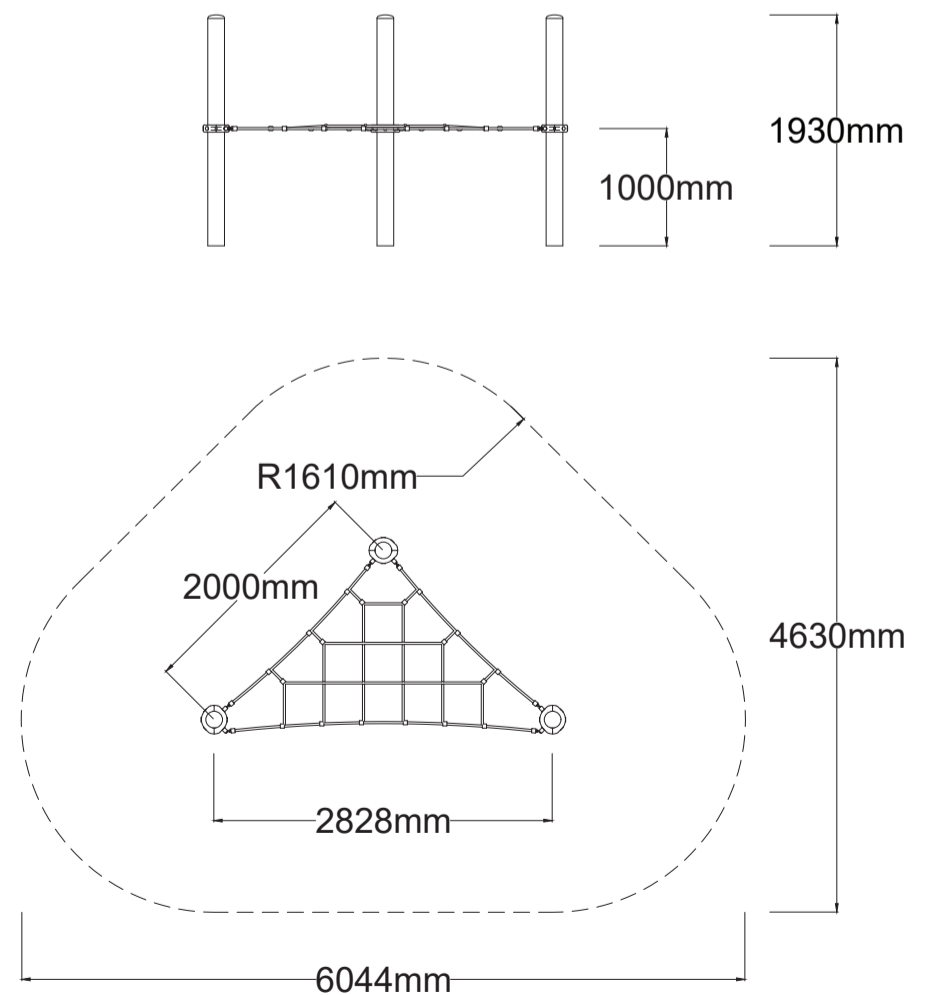

All products are designed and owned by Kaebel Leisure. Drawings are concept only. Not to scale.