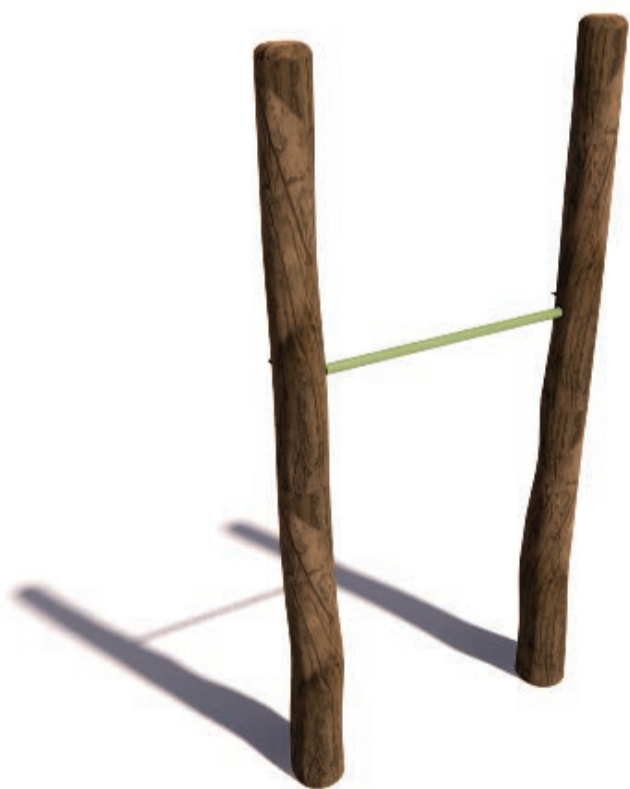

Check our [Rope and Powdercoat colours](#) in our materials section or consult colours with [Kaebel Leisure](#).

Specifications

Max Height	1.20m
Fallzone Area	12.5m ²
Max Fall Height	1.0m
Equipment Size	0.20m(w) x 1.0m(l) x 1.20m(h)

Materials | Equipment

Natural timber post
Powdercoated aluminium bar
Natural Timbers is processed through sustainable forestry practices, with timber sourced from Forestry NSW under the Sustainable Managed Forest Policy.

All products are designed and owned by Kaebel Leisure. Drawings are concept only. Not to scale.