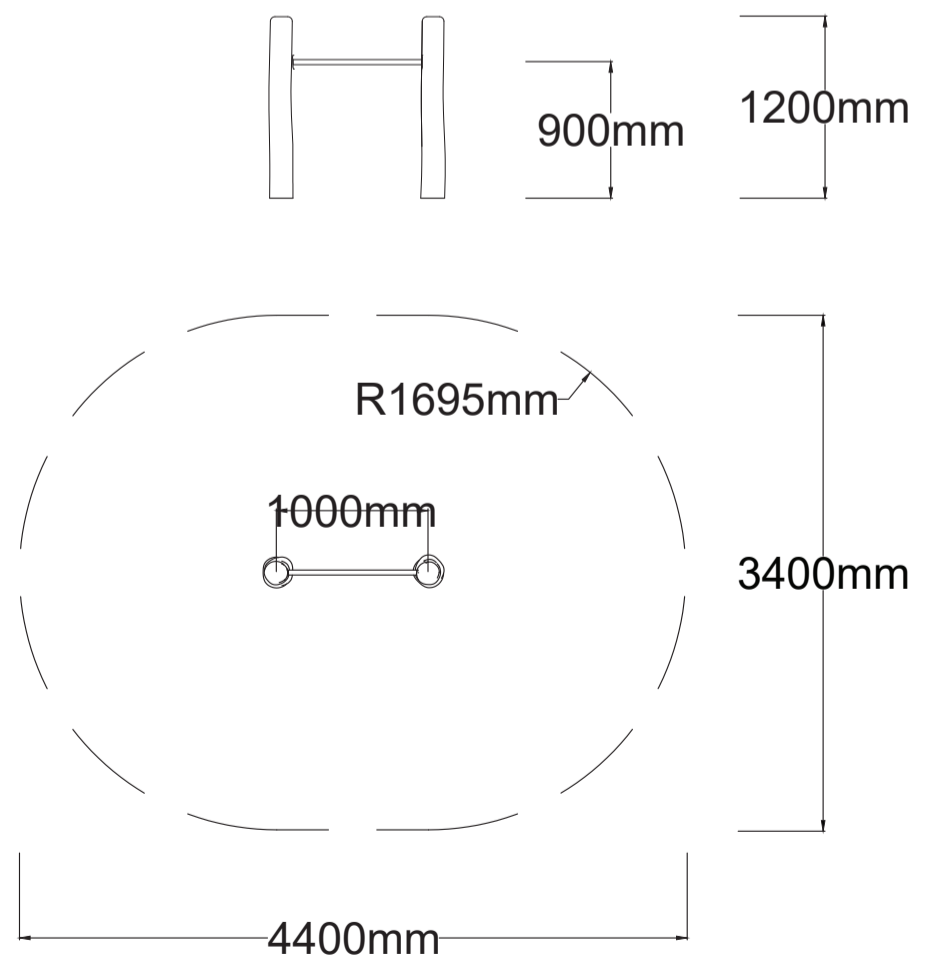

All products are designed and owned by Kaebel Leisure. Drawings are concept only. Not to scale.