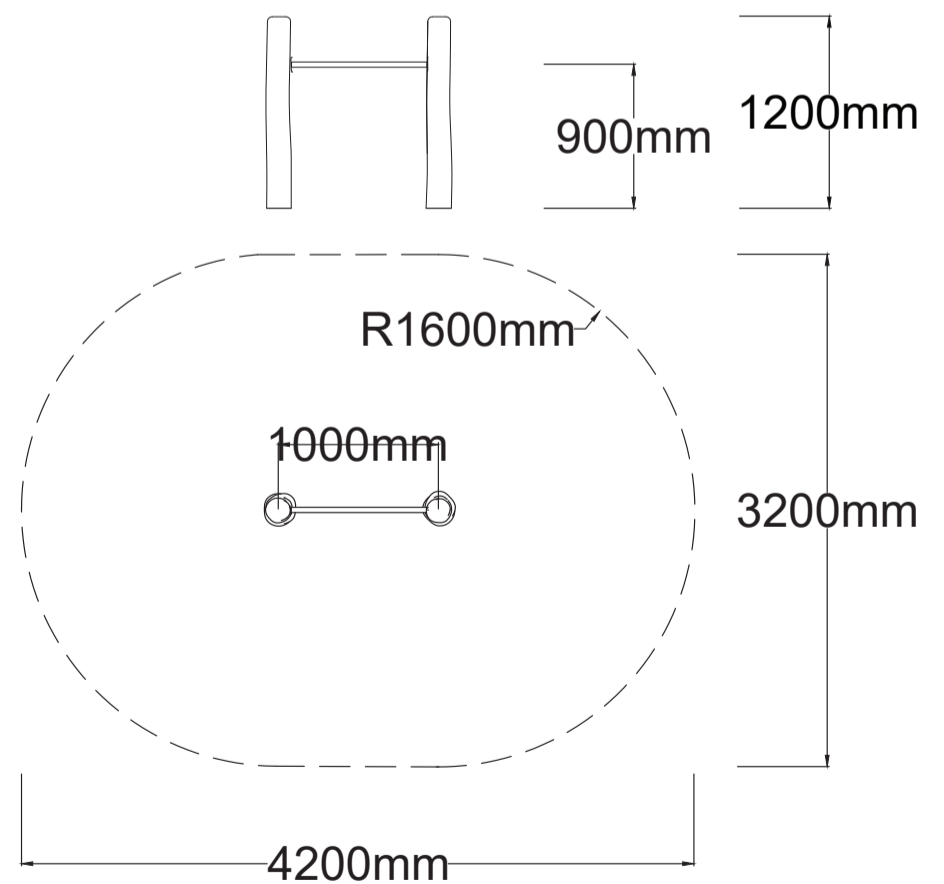

All products are designed and owned by Kaebel Leisure. Drawings are concept only. Not to scale.