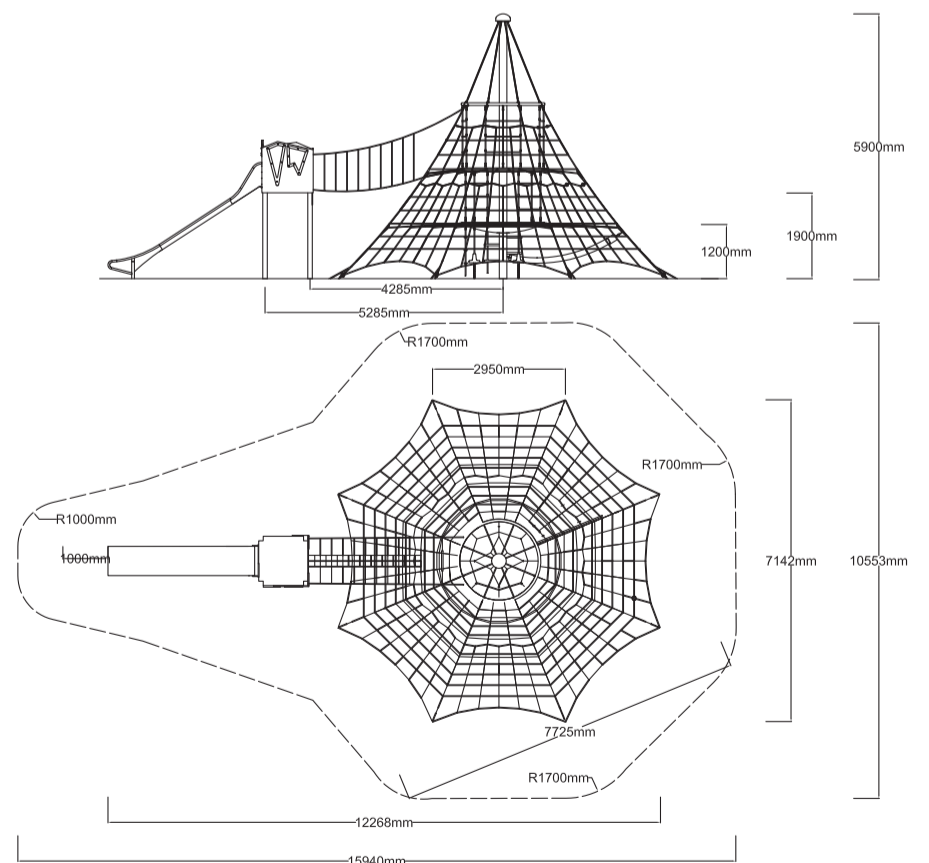

All products are designed and owned by Kaebel Leisure. Drawings are concept only. Not to scale.