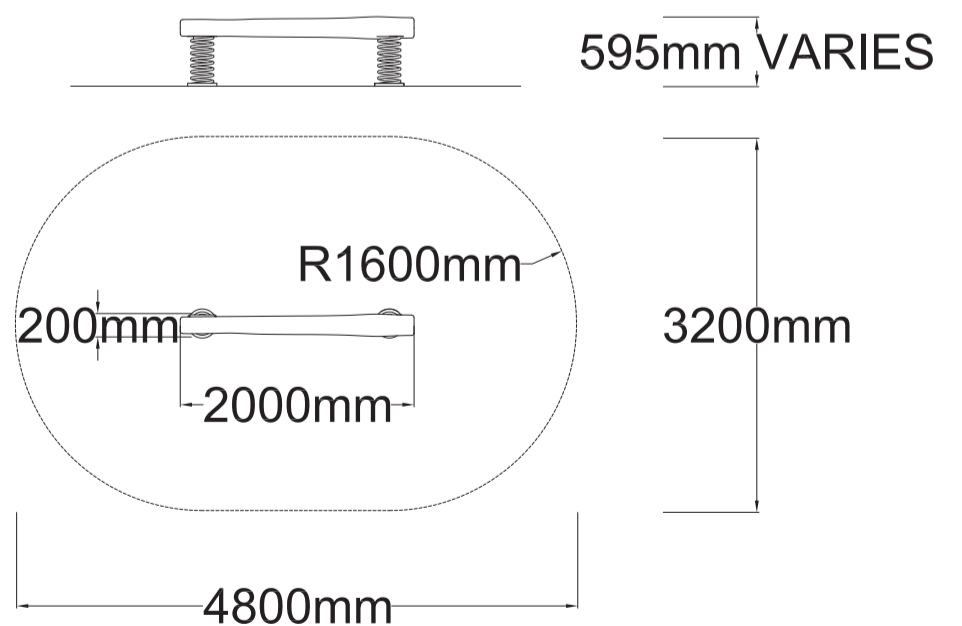

All products are designed and owned by Kaebel Leisure. Drawings are concept only. Not to scale.