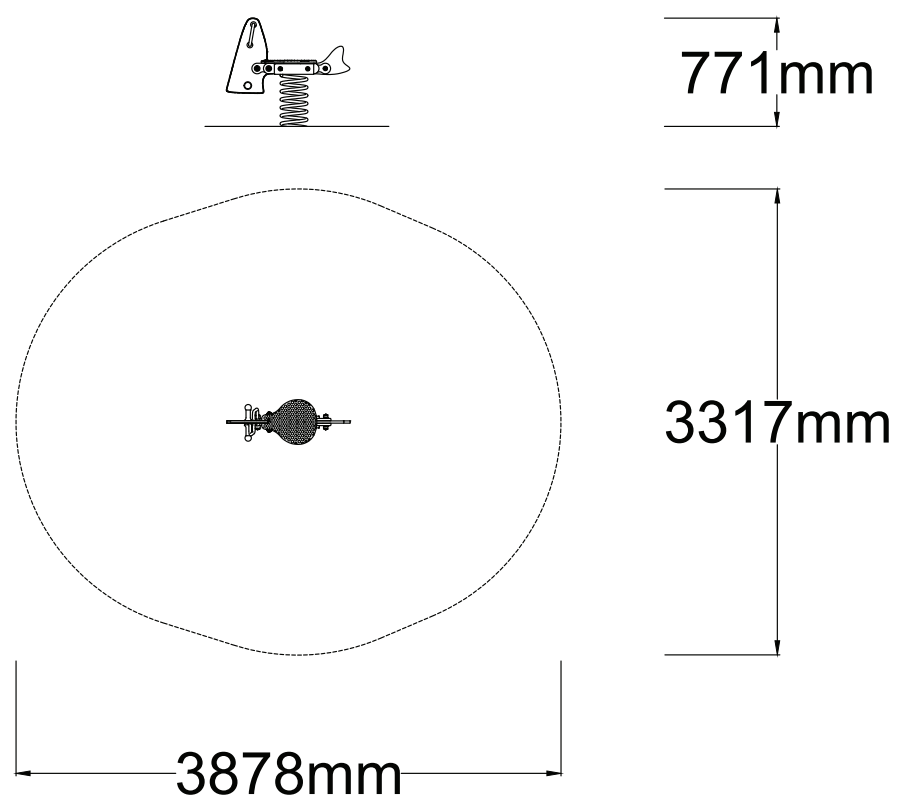

All products are designed and owned by Kaebel Leisure. Drawings are concept only. Not to scale.