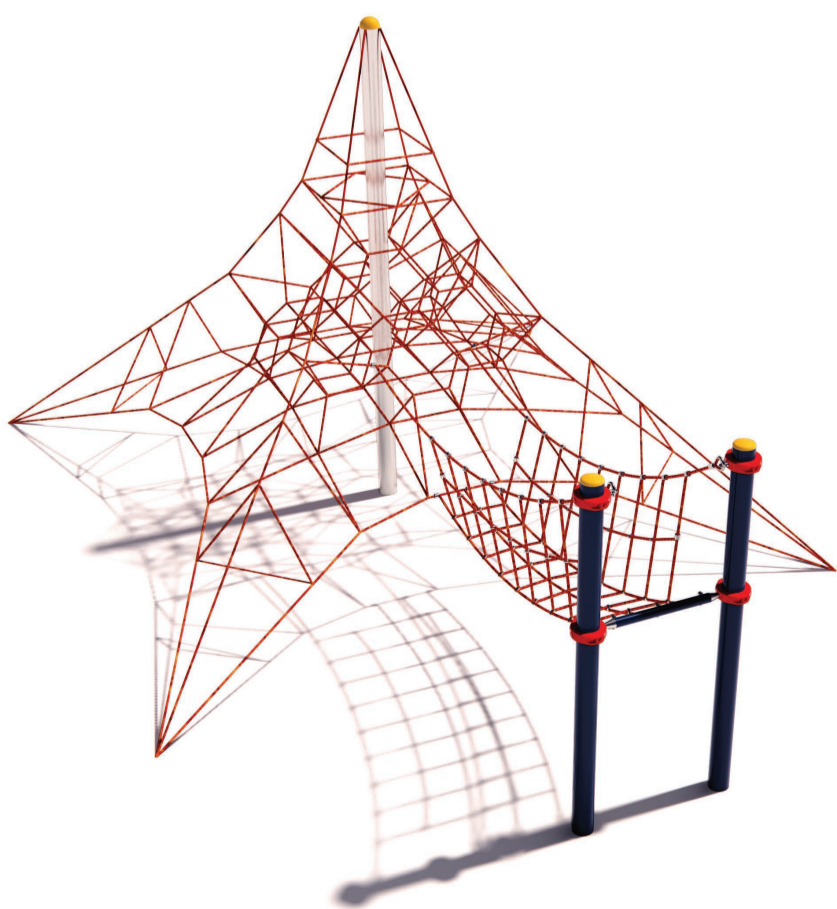

Check our [Rope and Powdercoat colours](#) in our materials section or consult colours with [Kaebel Leisure](#).

Specifications

Max Height	3.9m
Fallzone Area	55+12.1m ²
Max Fall Height	2.44m
Equipment Size	5.45m(w) x 7.35m(l) x 3.9m(h)

Materials | Equipment

- 18mm steel reinforced rope
- Powdercoated DuraGal posts
- Powdercoated aluminium clamps and caps

All products are designed and owned by Kaebel Leisure. Drawings are concept only. Not to scale.