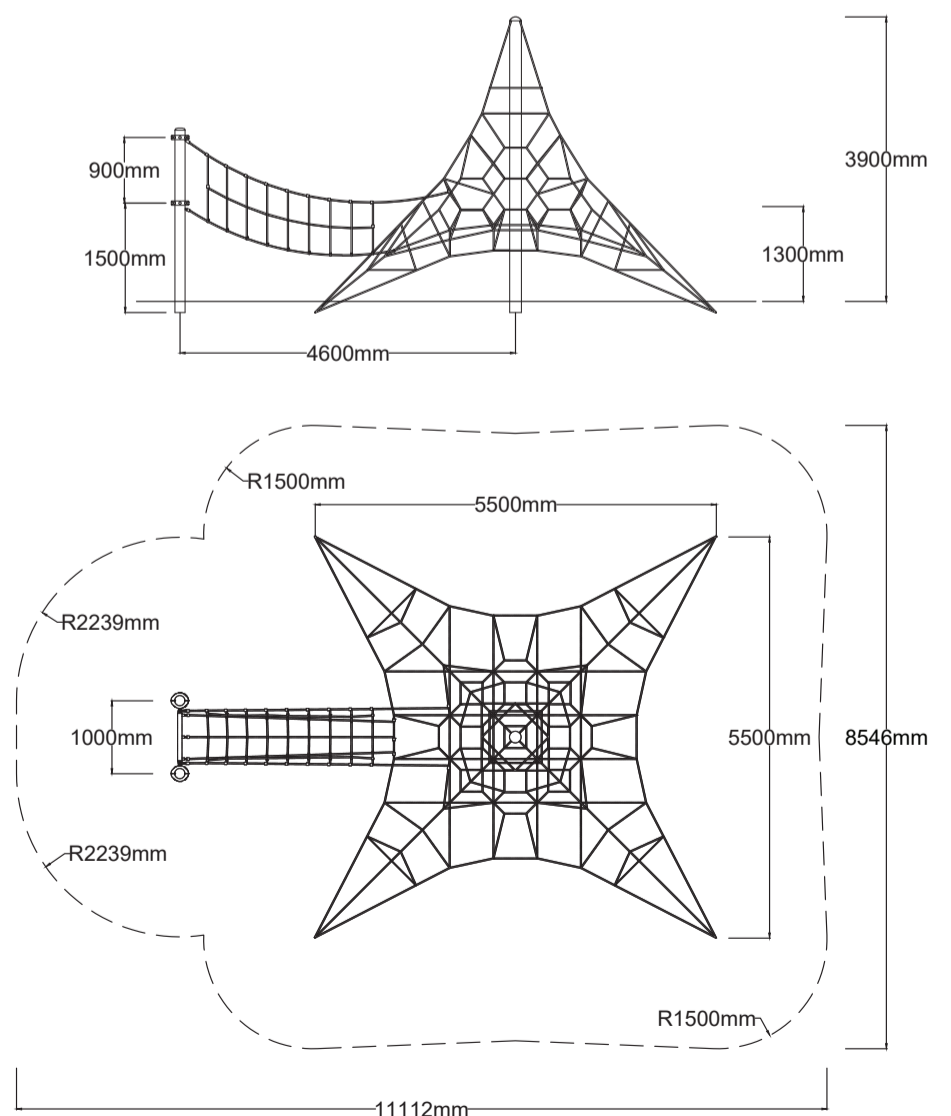

Check our [Rope and Powdercoat colours](#) in our materials section or consult colours with [Kaebel Leisure](#).

Specifications

Max Height	3.9m
Fallzone Area	55+12.1m ²
Max Fall Height	2.44m
Equipment Size	5.45m(w) x 7.35m(l) x 3.9m(h)

Materials | Equipment

- 18mm steel reinforced rope
- Powdercoated DuraGal posts
- Powdercoated aluminium clamps and caps

All products are designed and owned by Kaebel Leisure. Drawings are concept only. Not to scale.