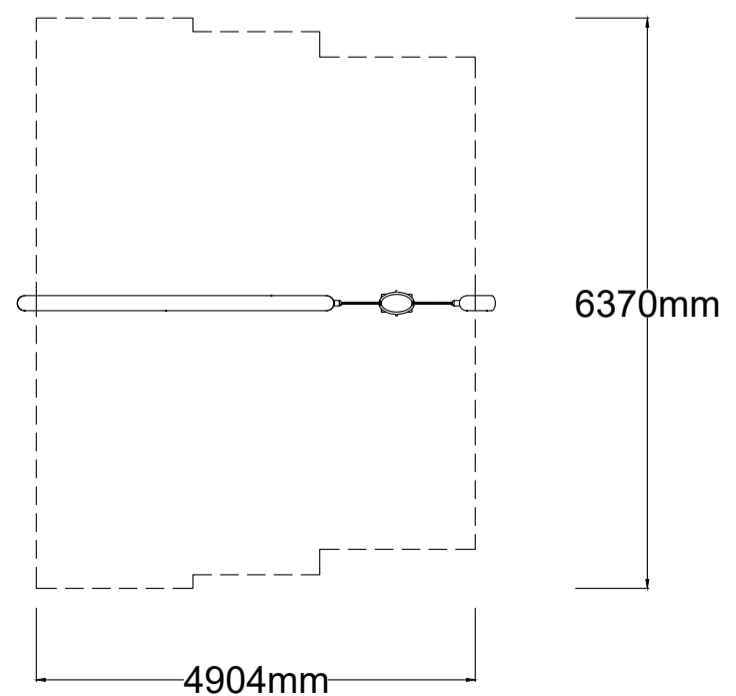

All products are designed and owned by Kaebel Leisure. Drawings are concept only. Not to scale.