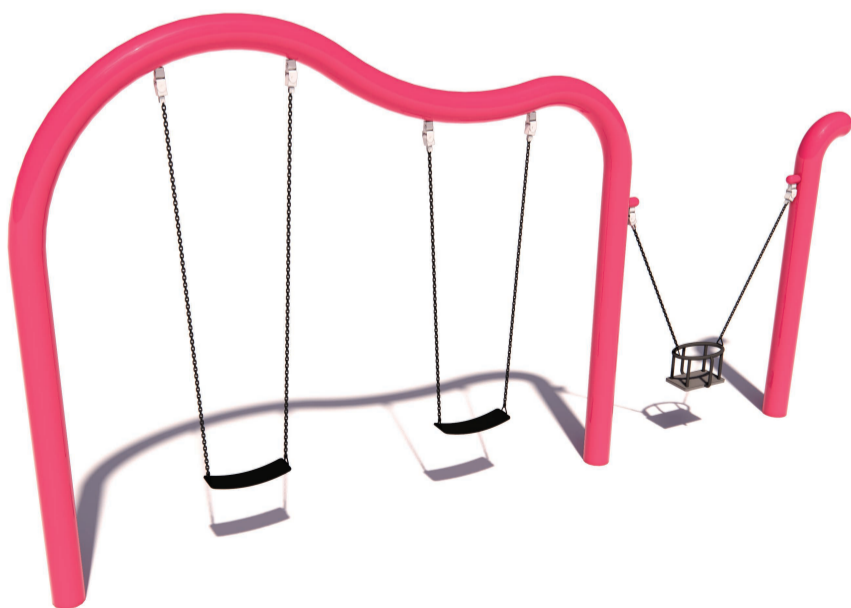

Check our Rope and Powdercoat colours in our materials section or consult colours with Kaebel Leisure.

### Specifications

Max Height	2.89m
Fallzone Area	29.3m <sup>2</sup>
Max Fall Height	1.53m
Equipment Size	0.28m(w) x 5.34m(l) x 2.89m(h)

### Materials | Equipment

Stainless Steel Chain
Powdercoated DuraGal posts (Note: contact Kaebel Leisure to enquirer about different seat styles)

All products are designed and owned by Kaebel Leisure. Drawings are concept only. Not to scale.