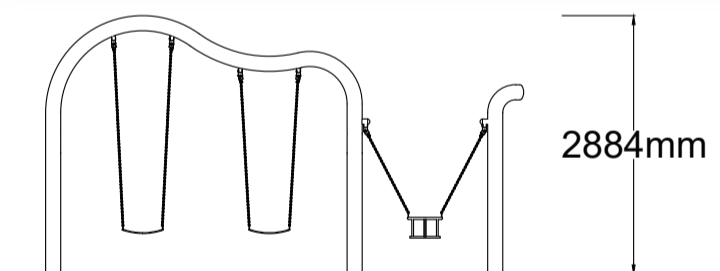

All products are designed and owned by Kaebel Leisure. Drawings are concept only. Not to scale.